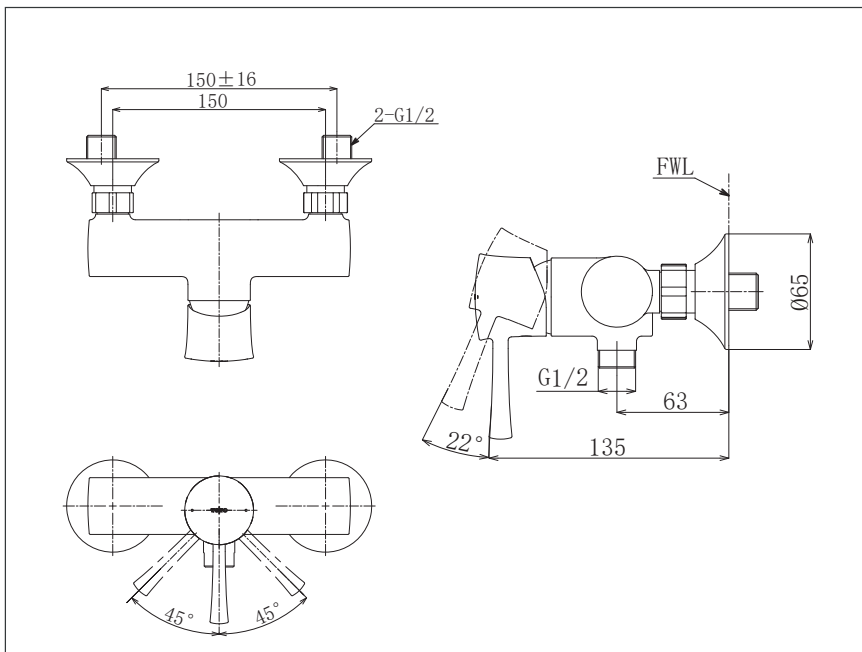

## Parts Description

- **TBS02301T**  
Exposed Single Lever Shower Mixer

Please consult a TOTO representative for details