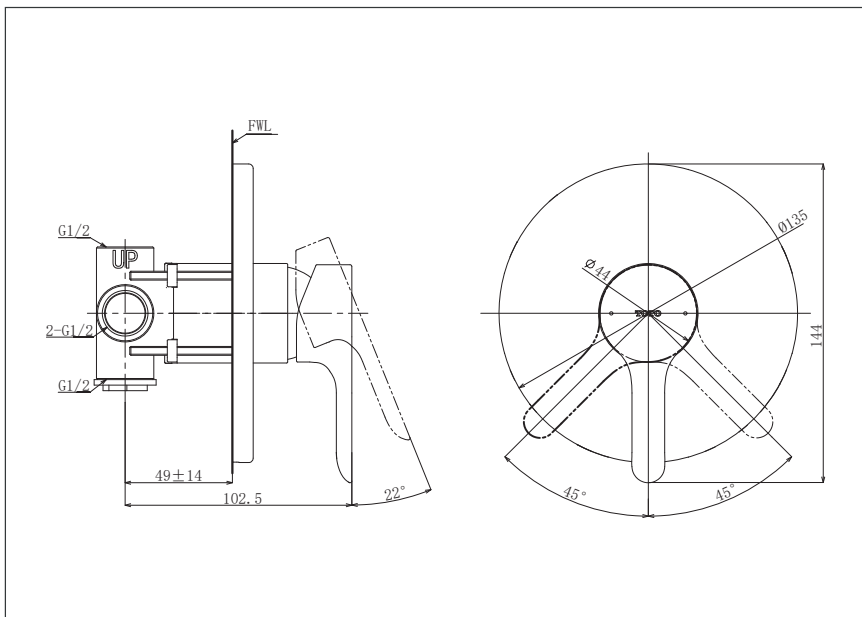

### Parts Description

- **TBS01303T**  
Single Lever Shower Mixer

Please consult a TOTO representative for details