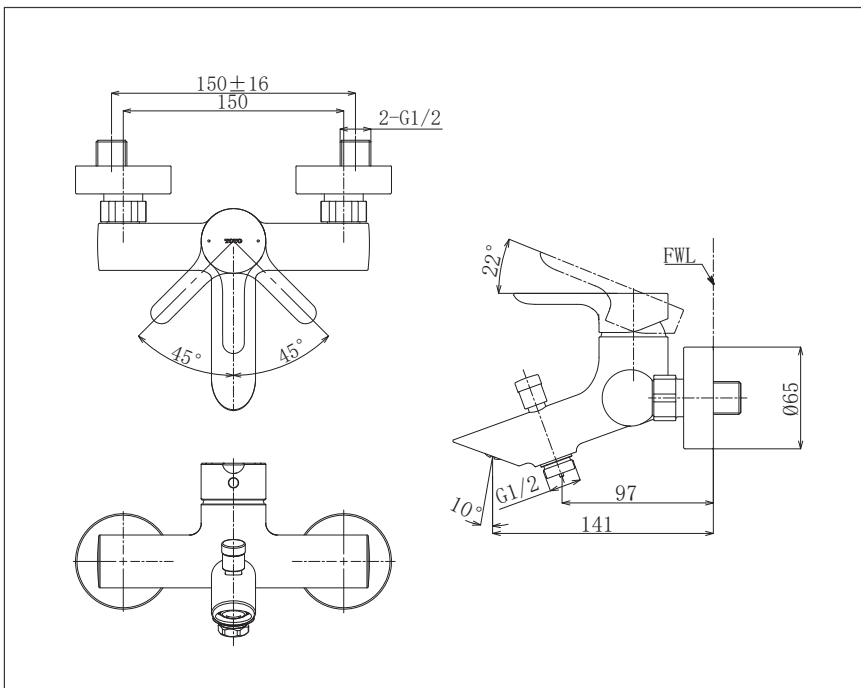

### Parts Description

- **TBS01302T**  
Exposed Single Lever Bath &  
Shower Mixer

Please consult a TOTO representative for details

TOTO (THAILAND) CO.,LTD

Bangkok Office : G Tower Grand Rama 9,12th Floor, South Wing, 9 Rama IX Road,Huaykwang Sub-district,Huaykwang District, Bangkok. 10310 Thailand  
Tel : +(66)2-117-9520(AUTO) Fax : +(66)2-117-9527  
th.toto.com