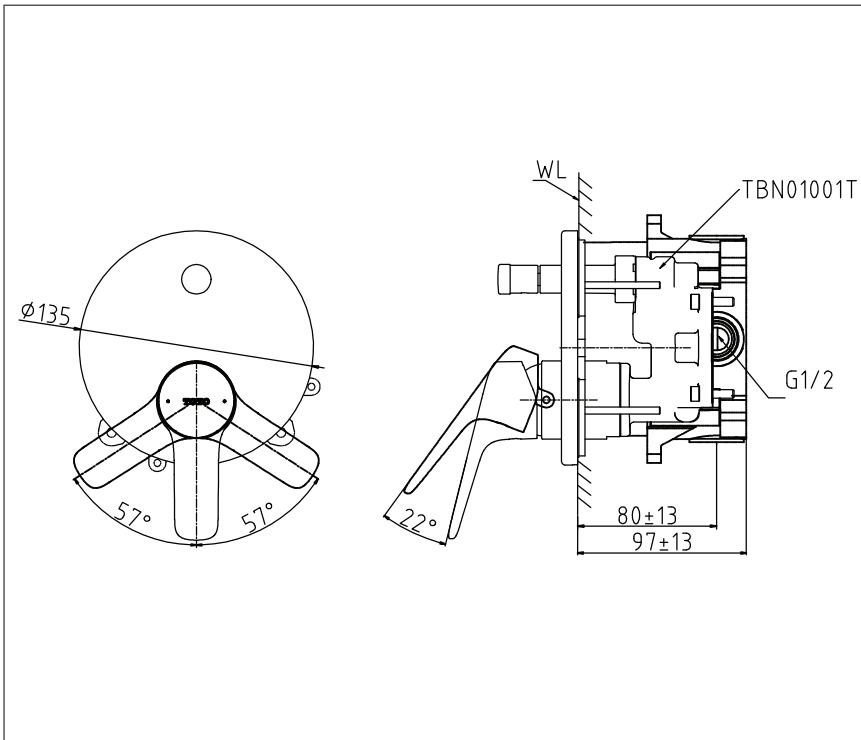

*GS Series
Single Lever Shower Mixer
with diverter and MINI UNIT*

TBG03S04T

(*included **TBN01001T**)

Features

- Design Concept is Gorgeous and Regal
- TOTO original cartridge for smooth control
- High corrosion resistance plating

Specifications

Finish : Chrome

Material : Brass

Parts Description

- **TBG03304T**
Single Lever Shower Mixer with diverter
with MINI UNIT **TBN01001T**

Please consult a TOTO representative for details