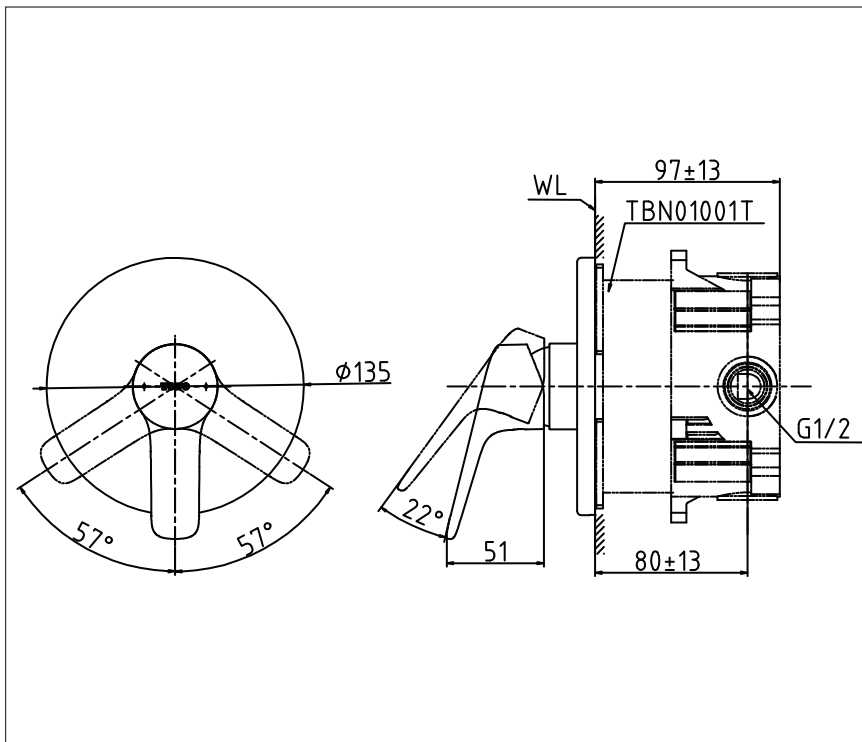

GS Series
Single Lever Shower Mixer
With MINI UNIT

TBG03S03T

(*included **TBN01001T**)

Features

- Design Concept is Gorgeous and Regal
- TOTO original cartridge for smooth control
- High corrosion resistance plating

Specifications

Finish : Chrome

Material : Brass

Parts Description

- **TBG03303T**
Single Lever Shower Mixer
with MINI UNIT **TBN01001T**

Please consult a TOTO representative for details