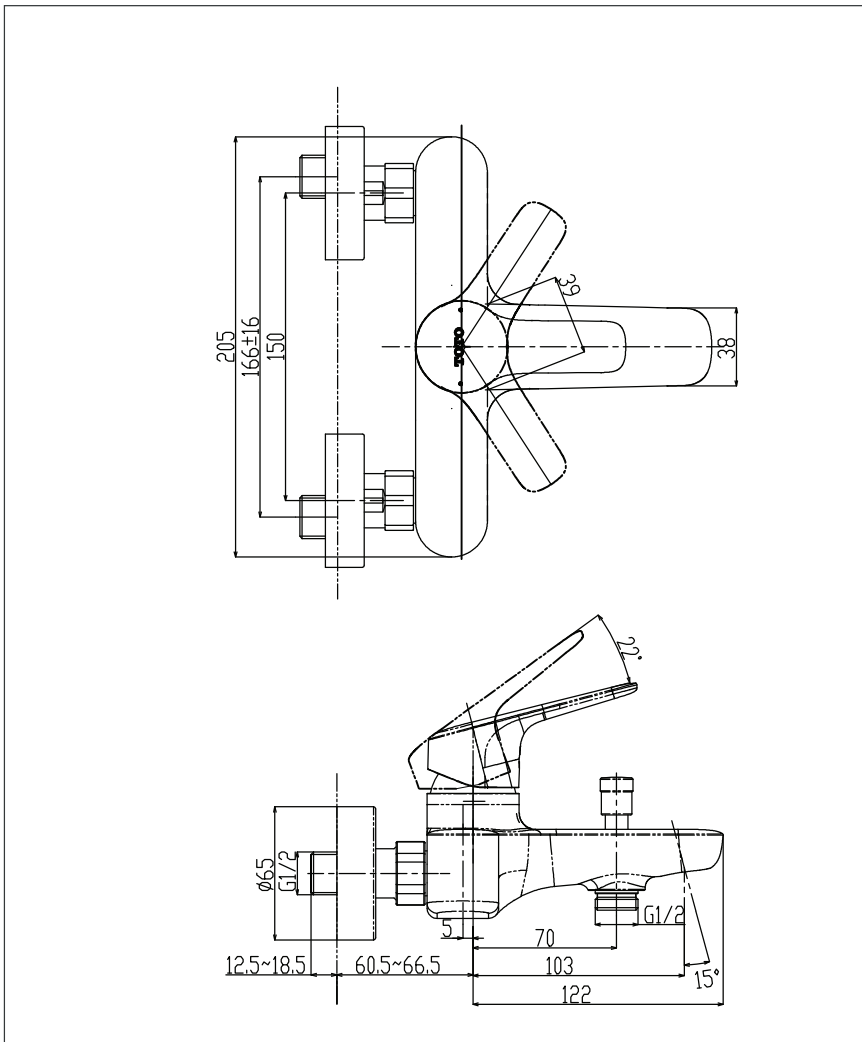

GS Series
Single Lever Bath&Shower Mixer
(Without Hand Shower Set)

TBG03302T

Features

- Design Concept is Gorgeous and Regal
- TOTO original cartridge for smooth control
- High corrosion resistance plating

Specifications

Finish : Chrome

Material : Brass

Water Pressure : 0.05 ~ 1.0 Mpa

Parts Description

- **TBG03302T**
Single Lever Bath&Shower Mixer
(Without Hand Shower Set)

Please consult a TOTO representative for details