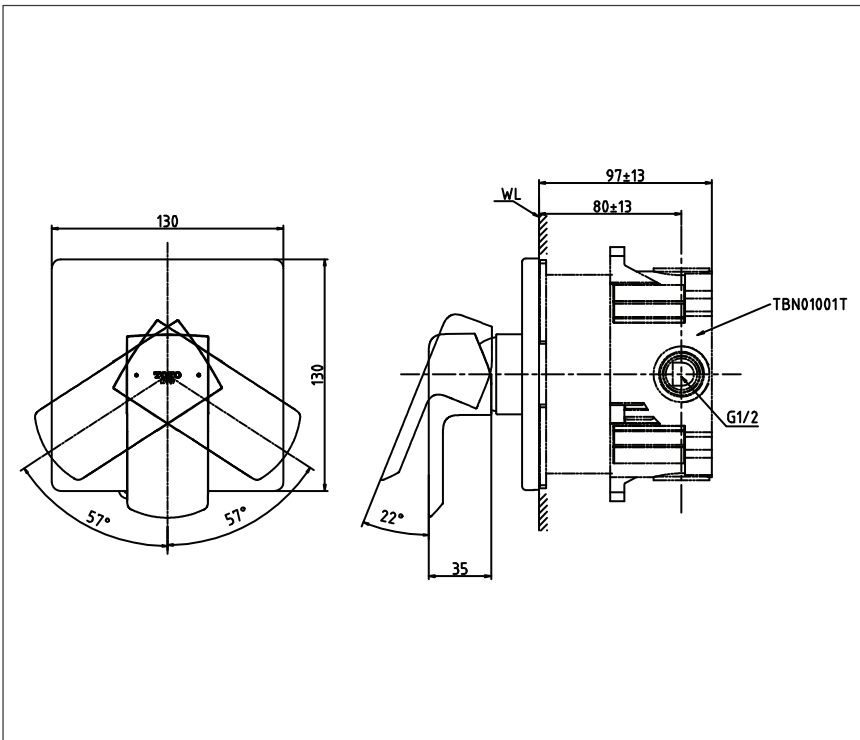

GR Series  
Single Lever Shower Mixer

## TBG02S03T

(\*included **TBN01001T**)

## Parts Description

- **TBG02303T**  
Single Lever Shower Mixer  
with Mini Unit **TBN01001T**

Please consult a TOTO representative for details