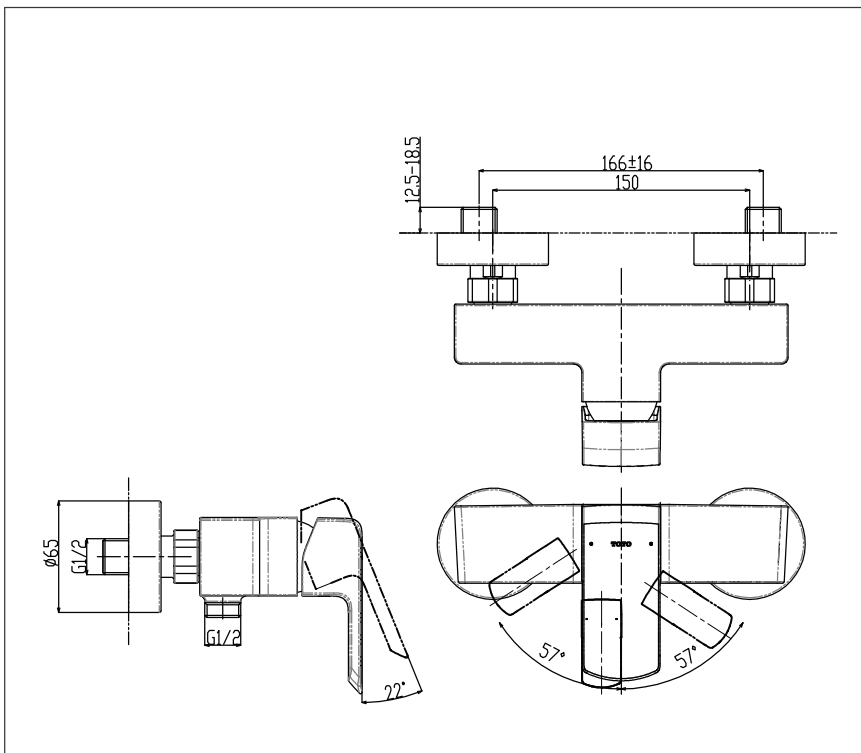

TOTO

FAUCETS

GR Series
Exposed Single Lever Shower Mixer

TBG02301T

Features

- Design Concept is Gorgeous and Regal
- TOTO original cartridge for smooth control
- High corrosion resistance plating

Specifications

Finish : Chrome

Water Pressure : 0.05 ~ 1.0 Mpa

Material : Brass

Parts Description

- **TBG02301T**
Exposed Single Lever Shower Mixer

Please consult a TOTO representative for details

TOTO (THAILAND) CO.,LTD
Bangkok Office : G Tower Grand Rama 9,12th Floor, South Wing, 9 Rama IX Road, Huaykwang Sub-district, Huaykwang District, Bangkok. 10310 Thailand
Tel : +(66)2-117-9520(AUTO) Fax : +(66)2-117-9527
th.toto.com