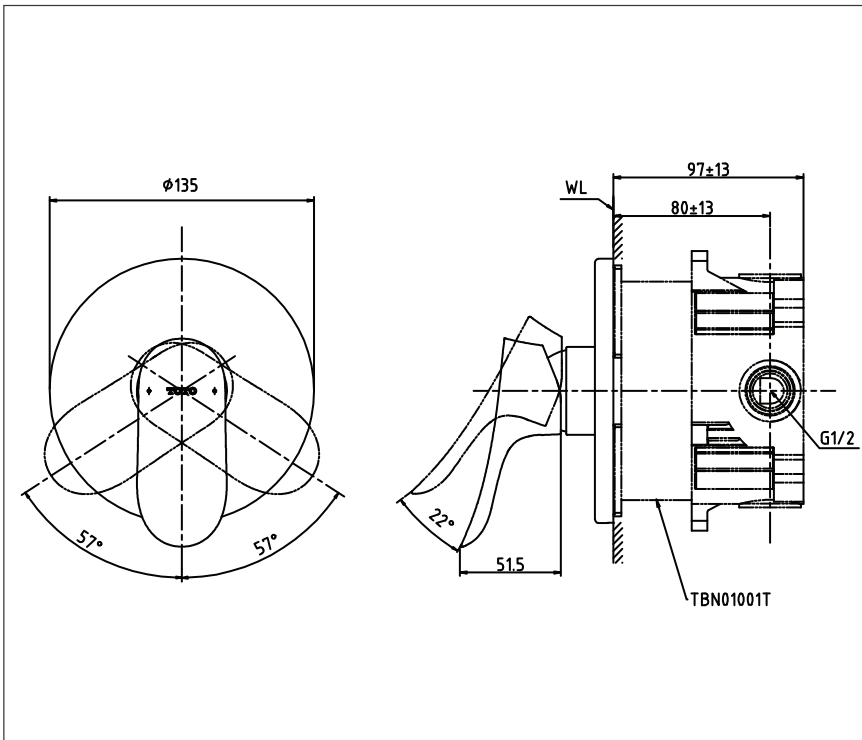

GO Series Single Lever Shower Mixer

TBG01S03T

(*included **TBN01001T**)

Features

- Contemporary styling

Specifications

Finish : Chrome

Material : Brass

Parts Description

- **TBG01303T**
Single Lever Shower Mixer
with Mini Unit **TBN01001T**

Please consult a TOTO representative for details