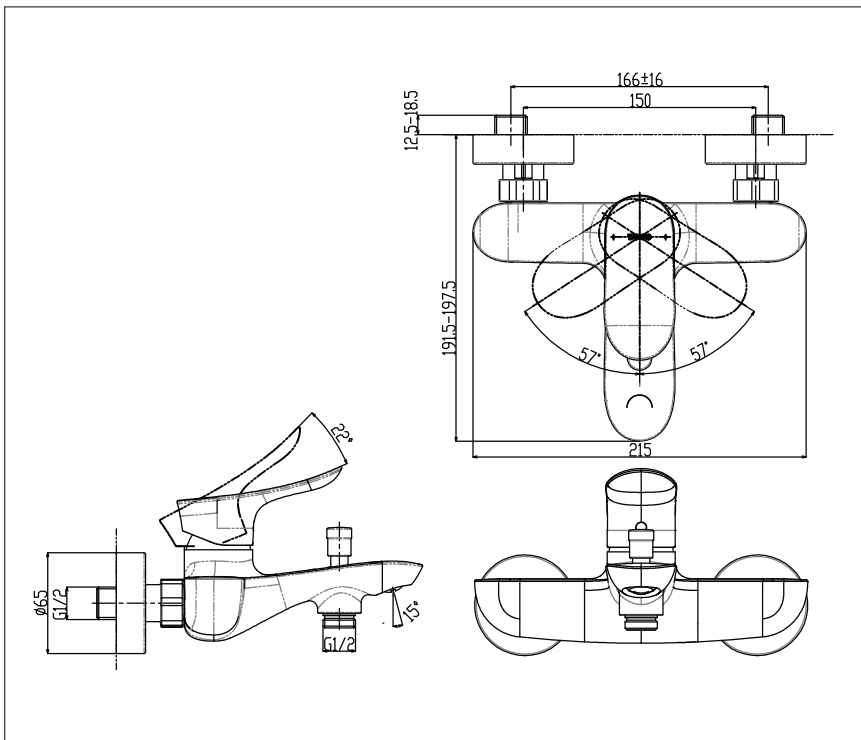

GO Series
Exposed Single Lever Bath &
Shower Mixer

TBG01302T

Features

- Design Concept is Gorgeous and Organic.

Specifications

Finish : Chrome

Material : Brass

Water Pressure : 0.05Mpa ~ 1.0Mpa

Parts Description

- **TBG01302T**
Exposed Single Lever Bath &
Shower Mixer

Please consult a TOTO representative for details

TOTO (THAILAND) CO.,LTD

Bangkok Office : G Tower Grand Rama 9,12th Floor, South Wing, 9 Rama IX Road,Huaykwang Sub-district,Huaykwang District, Bangkok. 10310 Thailand
Tel : +(66)2-117-9520(AUTO) Fax : +(66)2-117-9527
th.toto.com