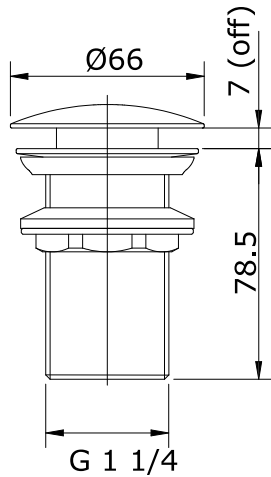

TOTO (THAILAND) CO.,LTD

Bangkok Office : G Tower Grand Rama 9,12th Floor, South Wing, 9 Rama IX Road,Huaykwang Sub-district,Huaykwang District, Bangkok. 10310 Thailand

Tel : +(66)2-117-9520(AUTO) Fax : +(66)2-117-9527

th.toto.com