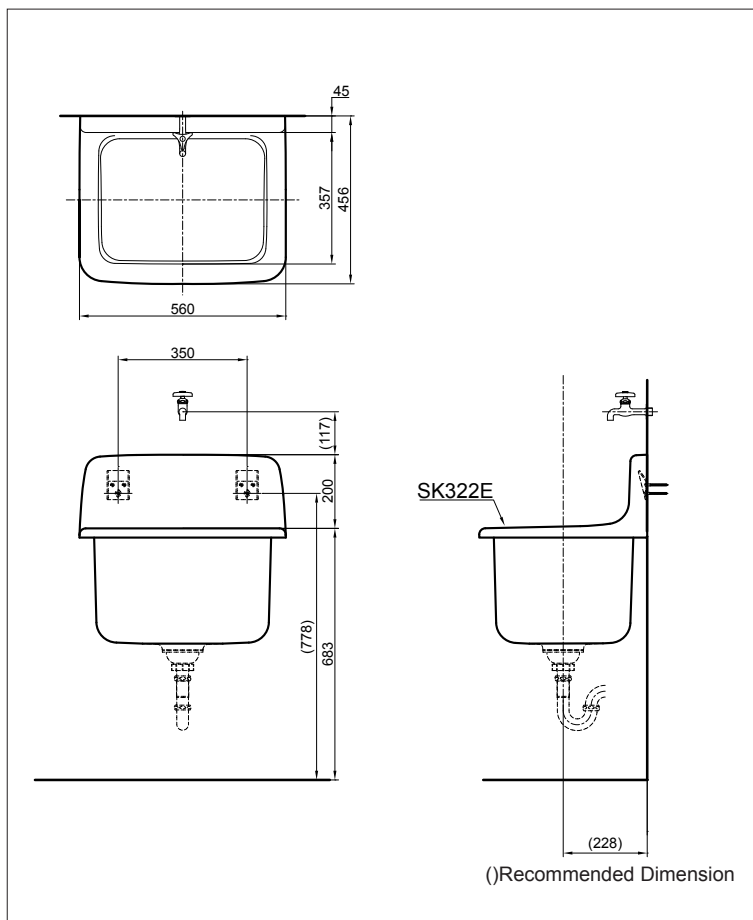

TOTO

PUBLIC

Service Sink

SK322

Features

- Slop Sink

Specifications

Size : 560W X 456D mm

Colors

White

Faucet not included
Please consult a TOTO representative for details