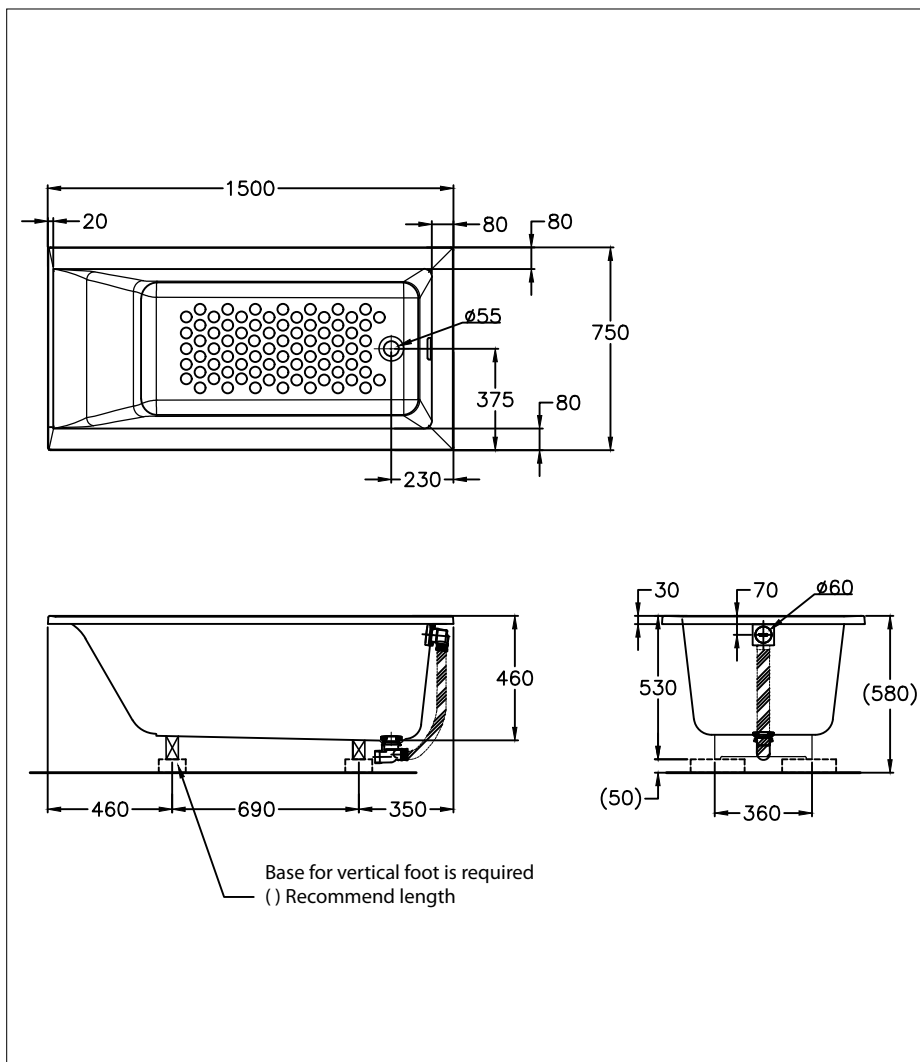

Colors

White

Please consult a TOTO representative for details