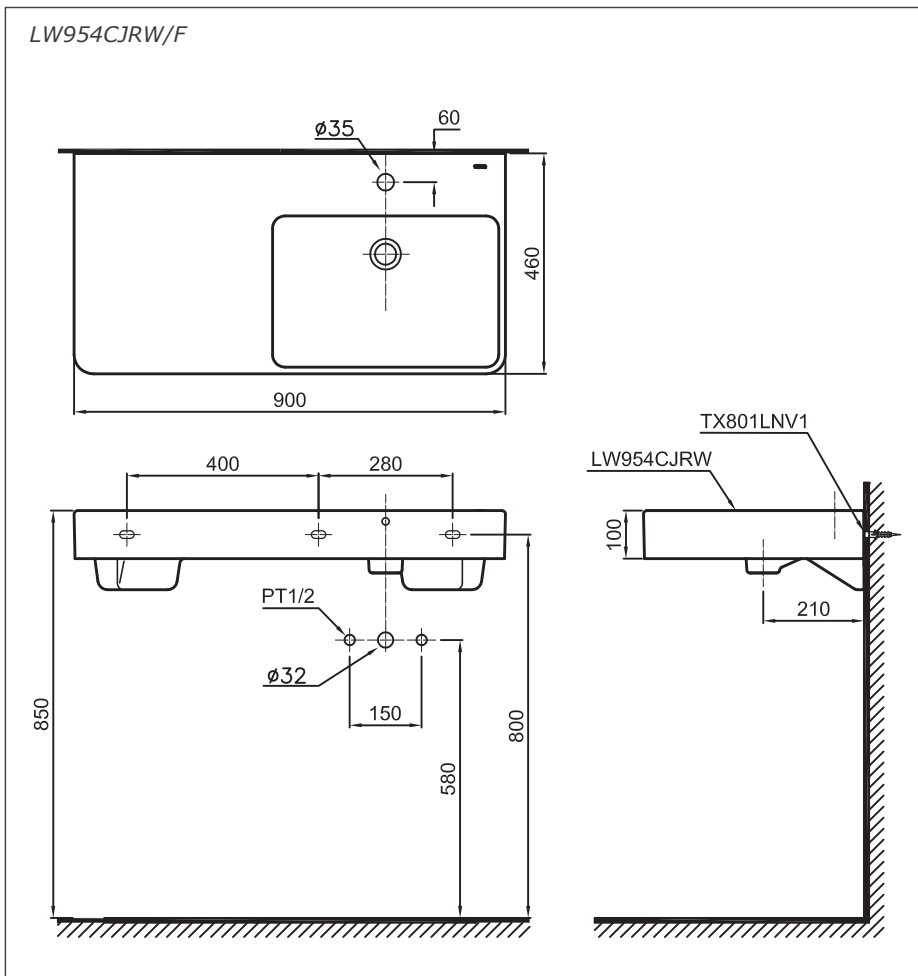

Colors

White

Please consult a TOTO representative for details