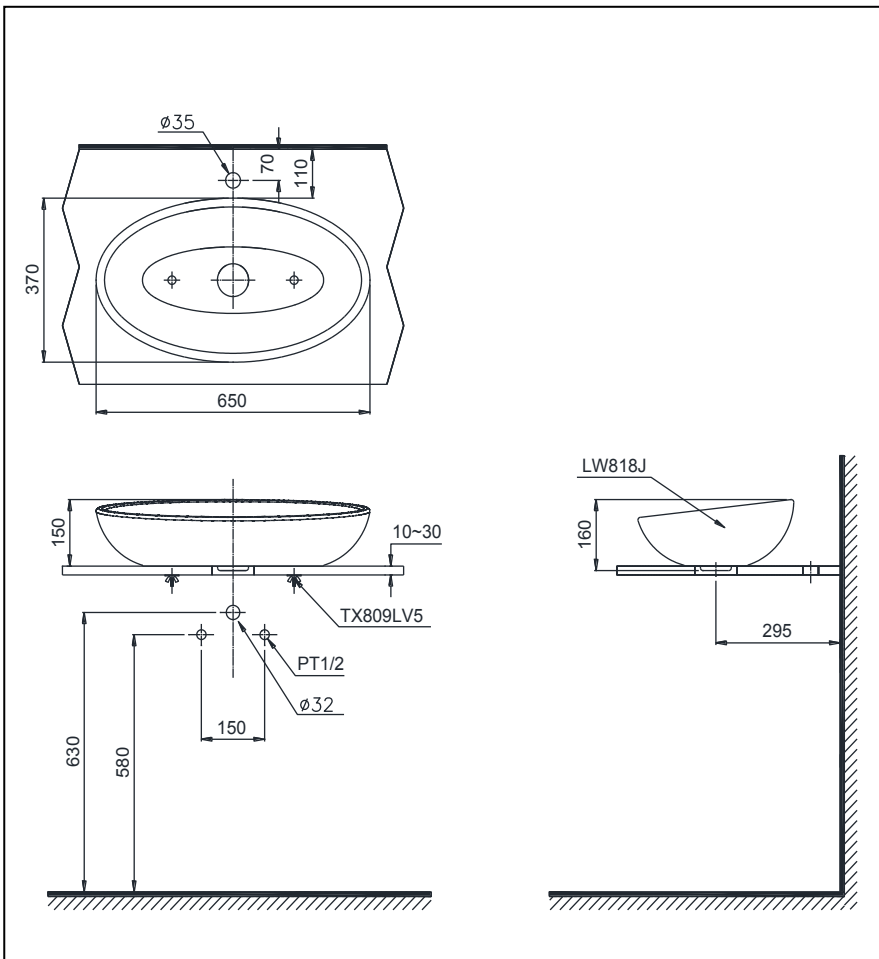

Drawing:

TOTO (THAILAND) CO.,LTD

Bangkok Office : G Tower Grand Rama 9,12th Floor, South Wing, 9 Rama IX Road,Huaykwang Sub-district,Huaykwang District, Bangkok. 10310 Thailand
Tel : +(66)2-117-9520(AUTO) Fax : +(66)2-117-9527
th.toto.com

All rights reserved by TOTO company. Specifications and size are subject to change without notice.

Please consult a TOTO representative for details