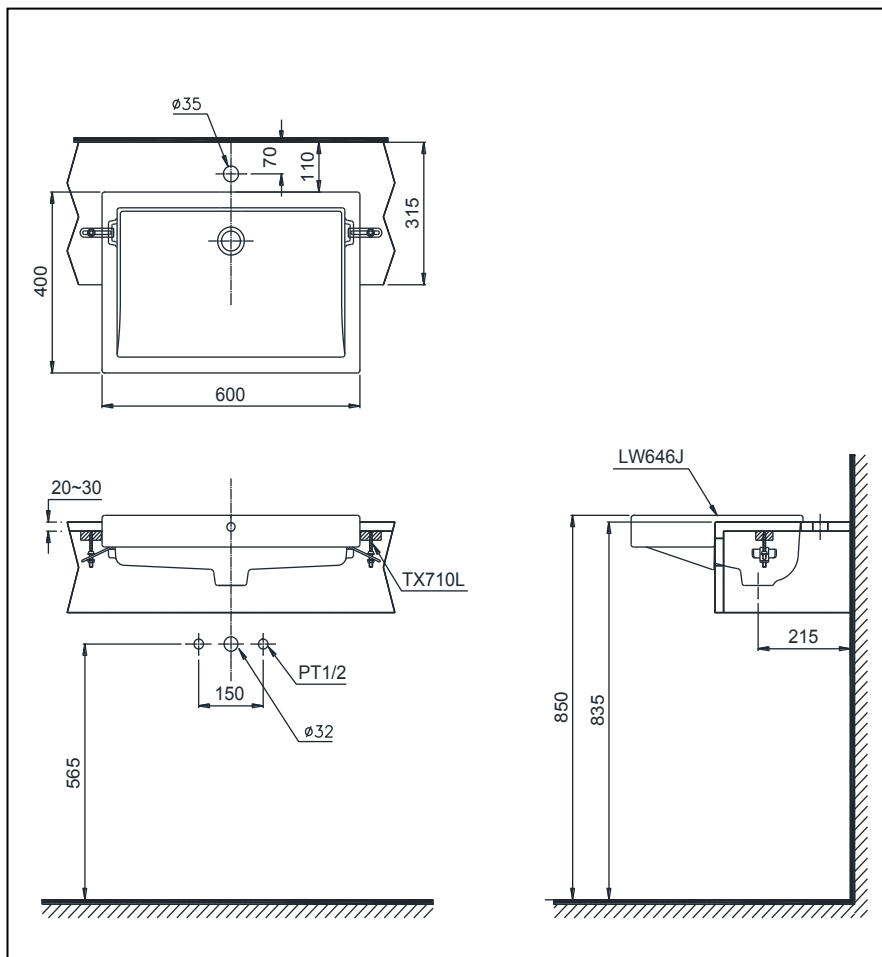

Semi Recessed Lavatory

LW646JW/F

Features

- Modern, elegant styling
- Rear overflow

Specifications

Size : 600W x 400D (mm)

Parts description

Faucet not included

- LW646JW/F
Semi Recessed Lavatory
- TX710L
Bracket & Screws

Drawing:

Colors

White

Please consult a TOTO representative for details