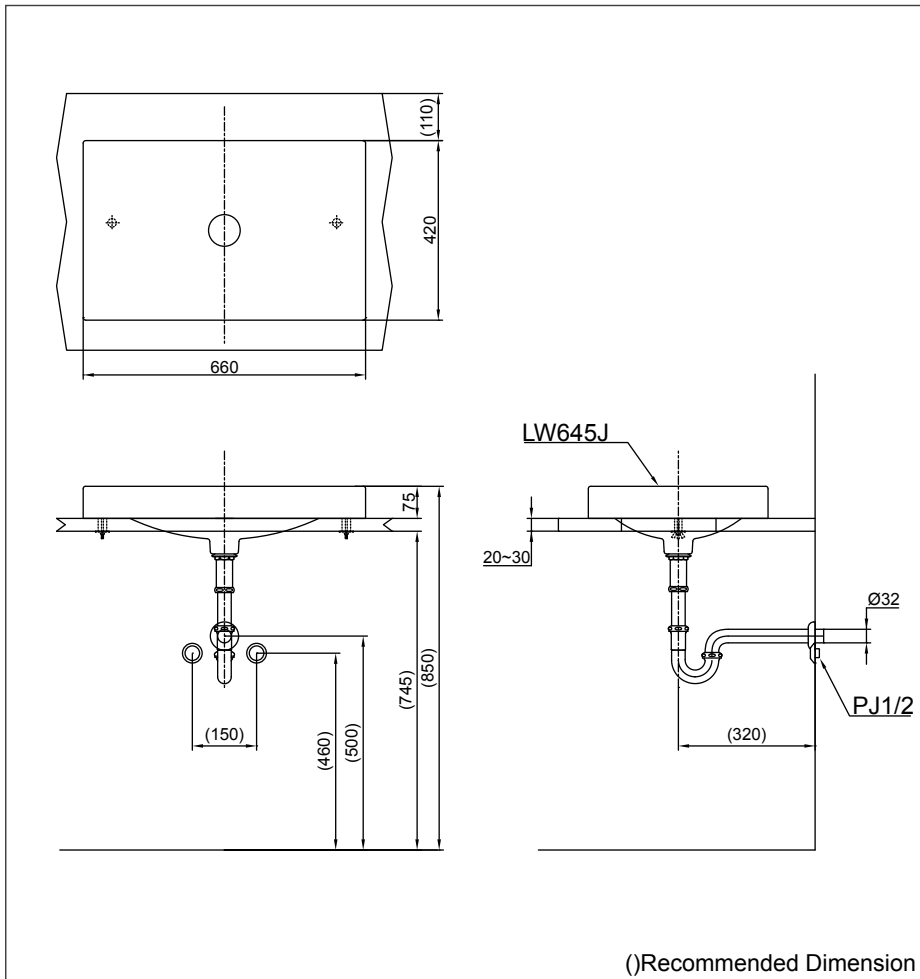

Colors

White

Please consult a TOTO representative for details