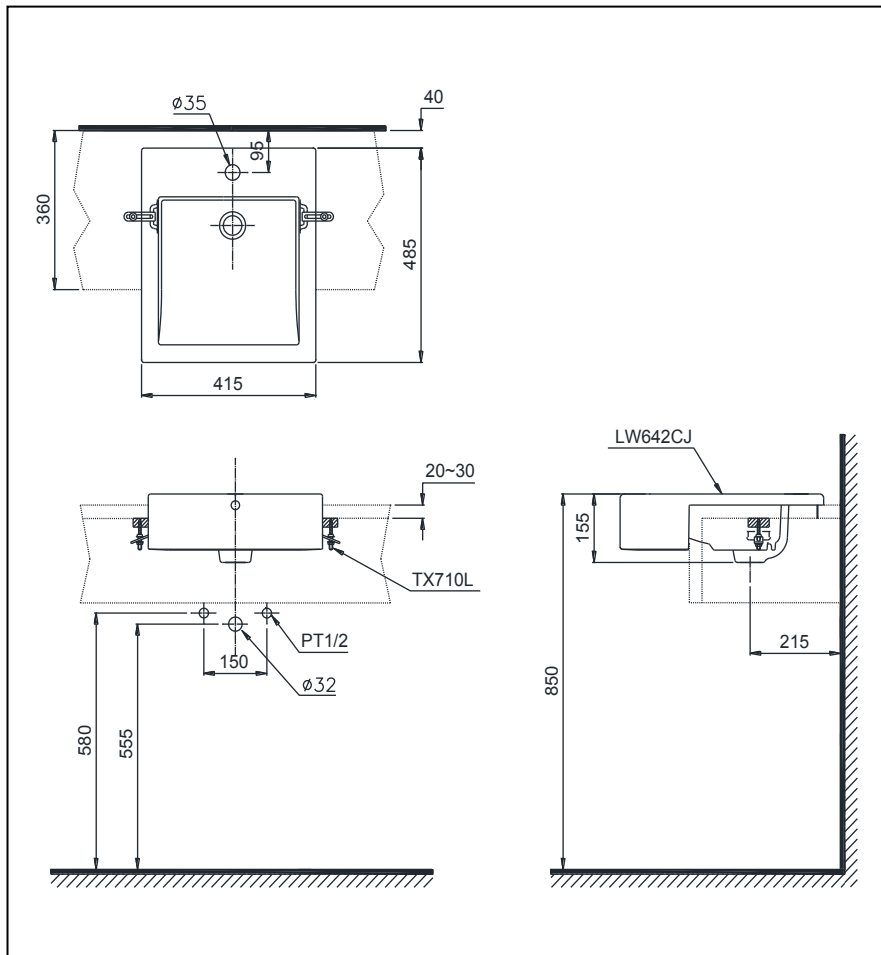

Semi Recessed Lavatory

LW642CJW/F

Features

- Modern, elegant styling
- Rear overflow

Specifications

Size : 415W x 485D (mm)

Parts description

Faucet not included

- LW642CJW/F
Semi Recessed Lavatory
- TX710L
Bracket & Screws

Drawing:

Colors

White

Please consult a TOTO representative for details