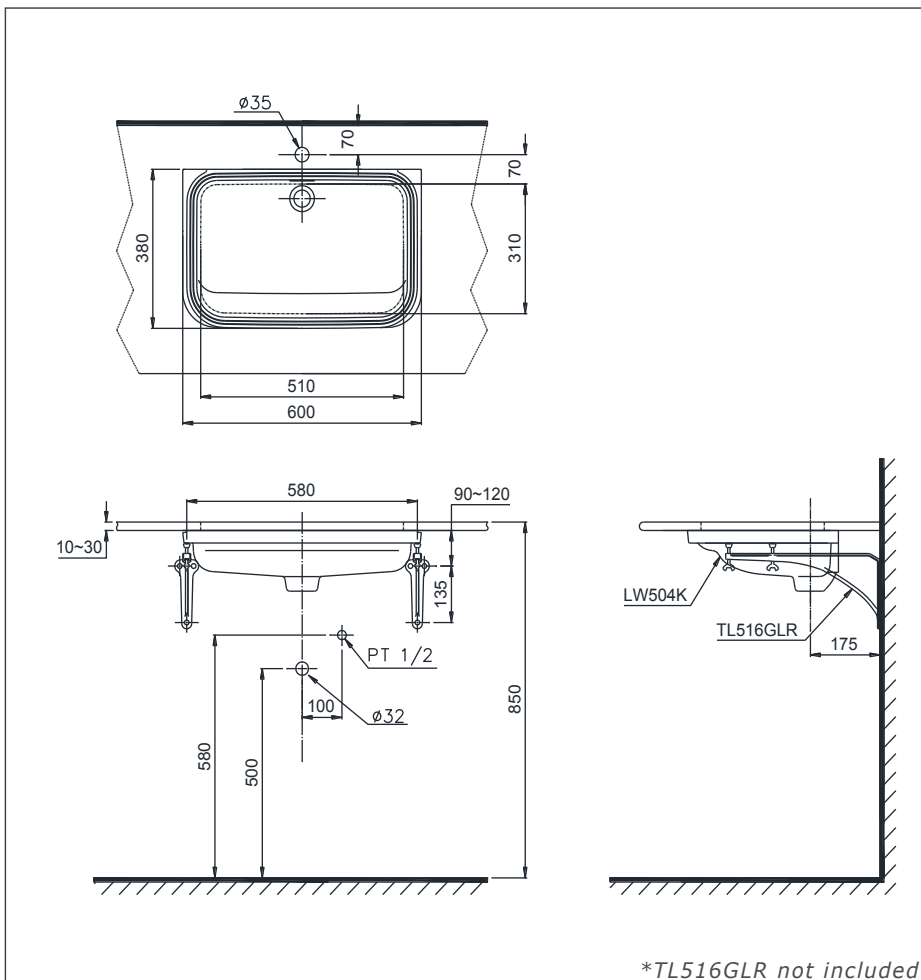

Features

- Modern elegant square shape Styling
- Rear overflow
- CEFIONTECT technology super smooth, ion barrier glazing for a clean lavatory

Specifications

Size : 600W x 380D mm

Parts description

Faucet not included

- **LW504K**
Lavatory Body

Optional part

Fitting not included

- **T6JV6**
Outlet fitting
- **TS303A(HM)**
Drainage pipe fitting
- **S411**
Connect outlet fitting
- **TL516GLR**
Hanger support

Colors

White

Please consult a TOTO representative for details

*TL516GLR not included