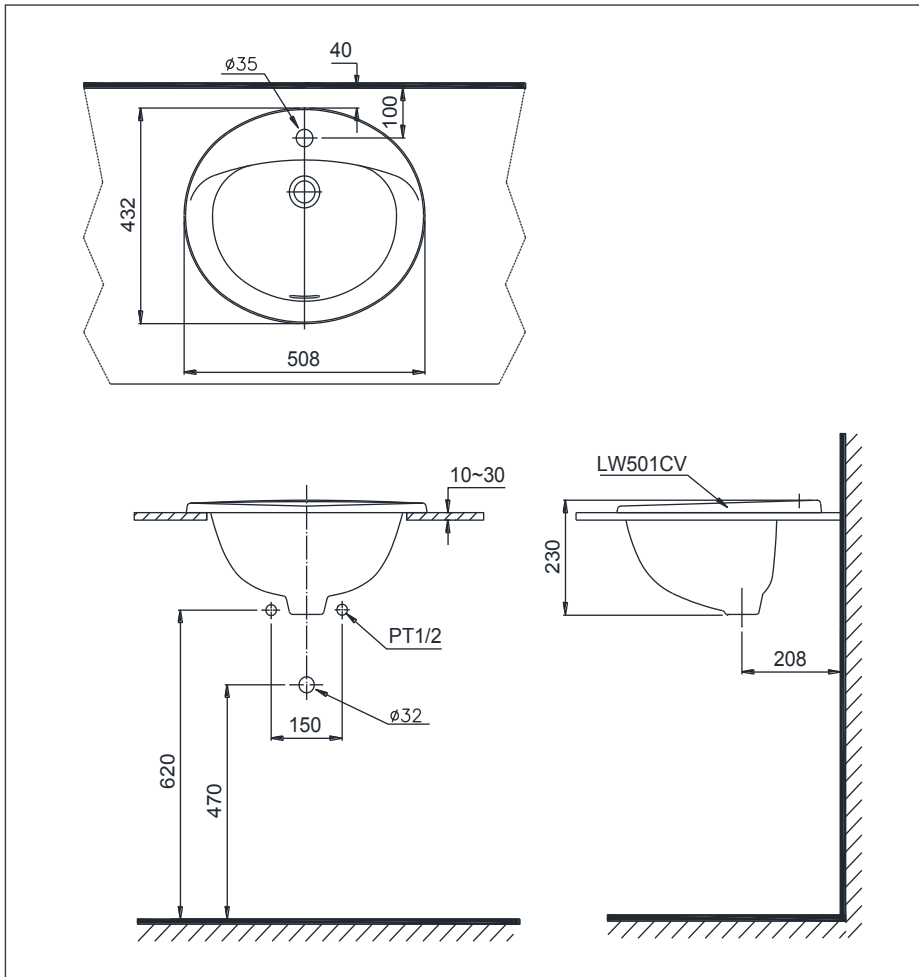

Colors

White

Please consult a TOTO representative for details