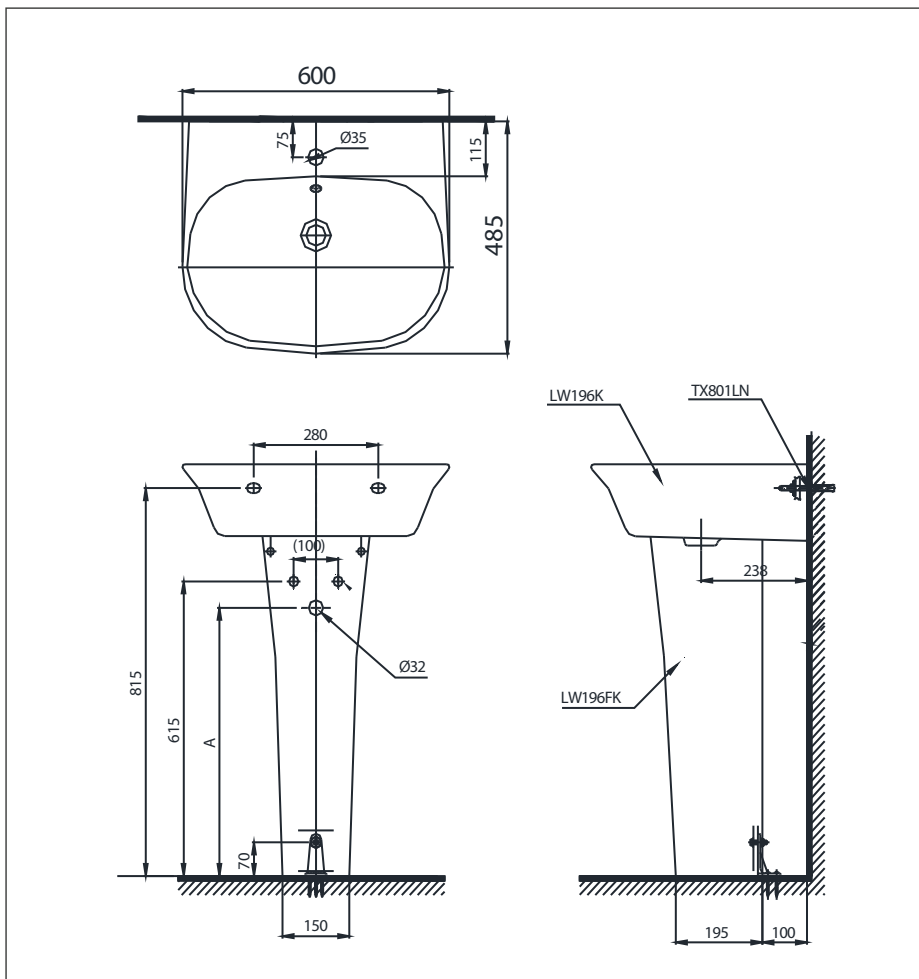

Colors

White

Please consult a TOTO representative for details