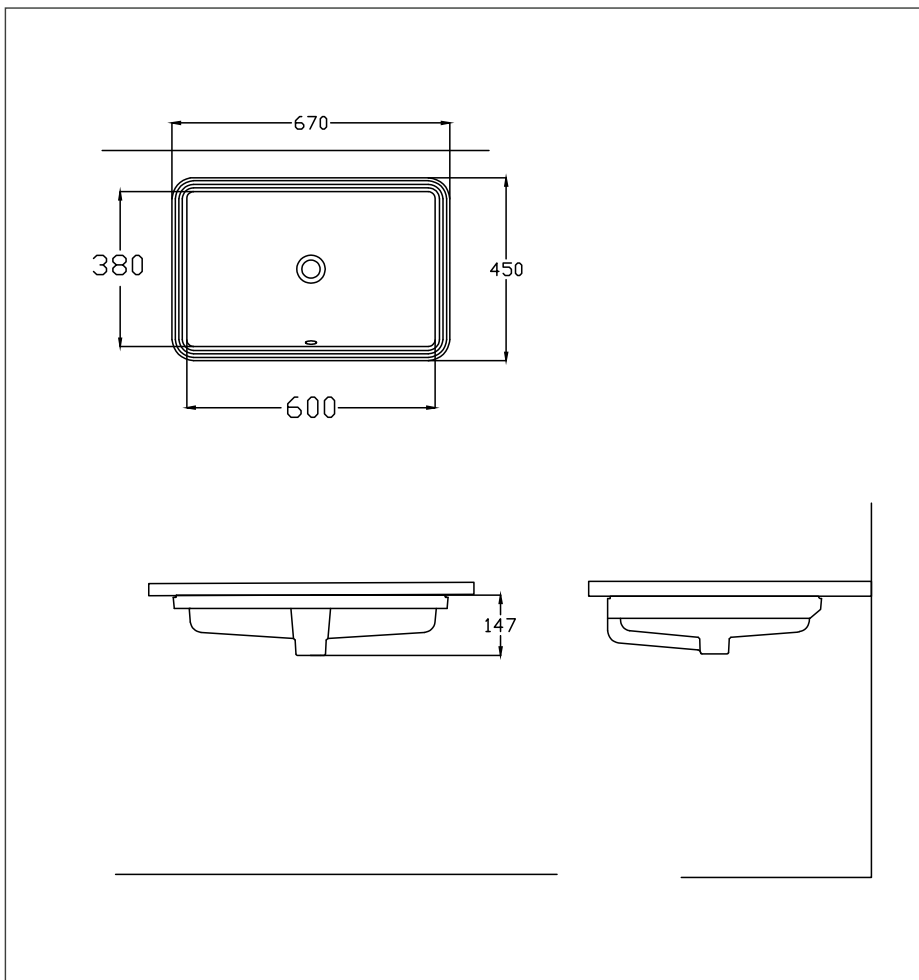

## Features

- Big size fashion appearance  
Creates a top grade sanitary environment.
- Under counter basin can mix with all kinds of countertop and save the space.
- CEFIONTECT technology  
super smooth surface beyond nanoscale leaves no space for dirt to stay.

## Specifications

Size : 670W x 450D mm