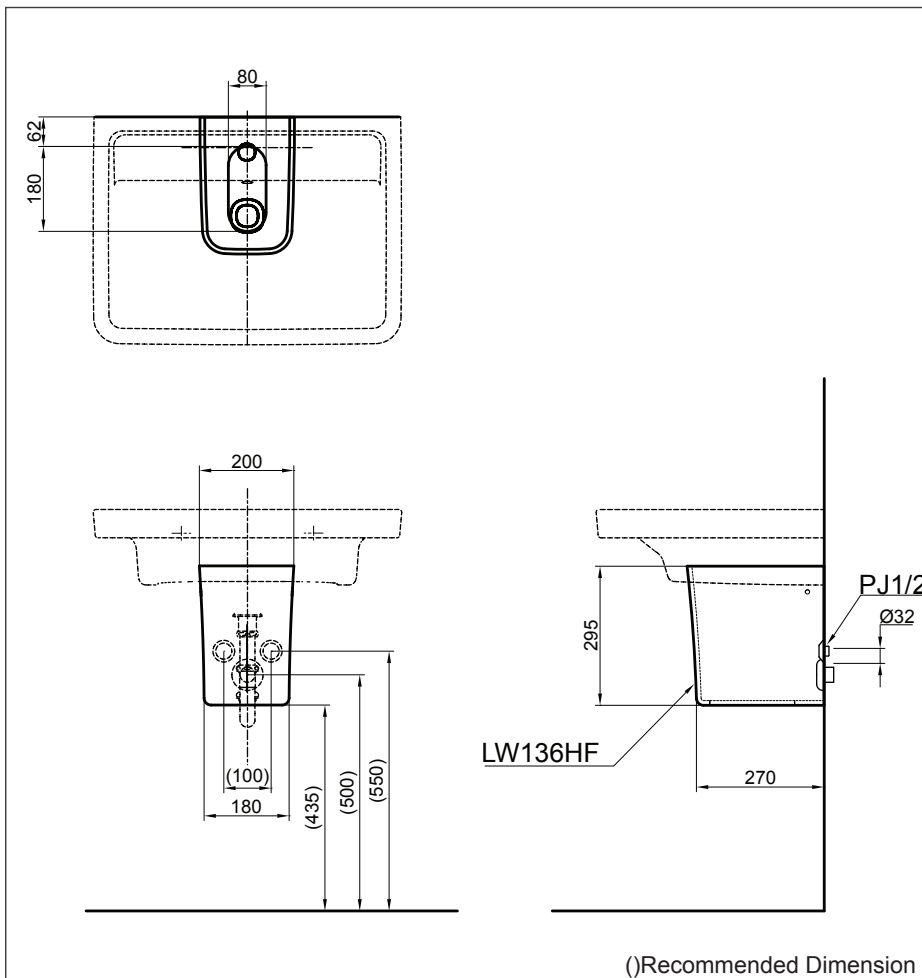

TOTO

LAVATORIES

Wall Hung Lavatory
with Half Pedestal

LW136WF +LW136HF

Features

- Clean appearance of compact and sharp line create a clean sanitary environment
- CEFIONTECT Technology: super smooth, ion barrier glazing for a clean lavatory

Specifications

Size : 654W x 483D mm
Material : Ceramic

Parts description

Faucet not included

- **LW136WF**
Wall Hung Lavatory
- **LW136HF**
Half Pedestal

Colors

White

Please consult a TOTO representative for details