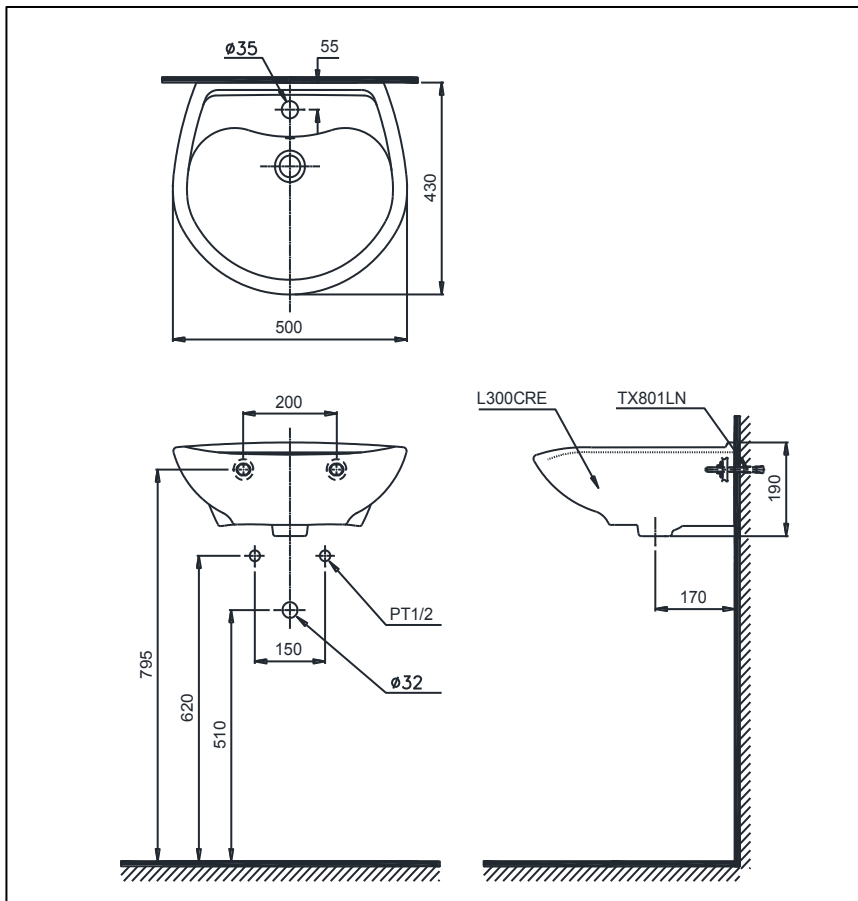

Colors

White

Please consult a TOTO representative for details

TOTO (THAILAND) CO.,LTD

Bangkok Office : G Tower Grand Rama 9,12th Floor, South Wing, 9 Rama IX Road, Huaykwang Sub-district, Huaykwang District, Bangkok. 10310 Thailand
Tel : +(66)2-117-9520(AUTO) Fax : +(66)2-117-9527
th.toto.com

All rights reserved by TOTO company. Specifications and size are subject to change without notice.