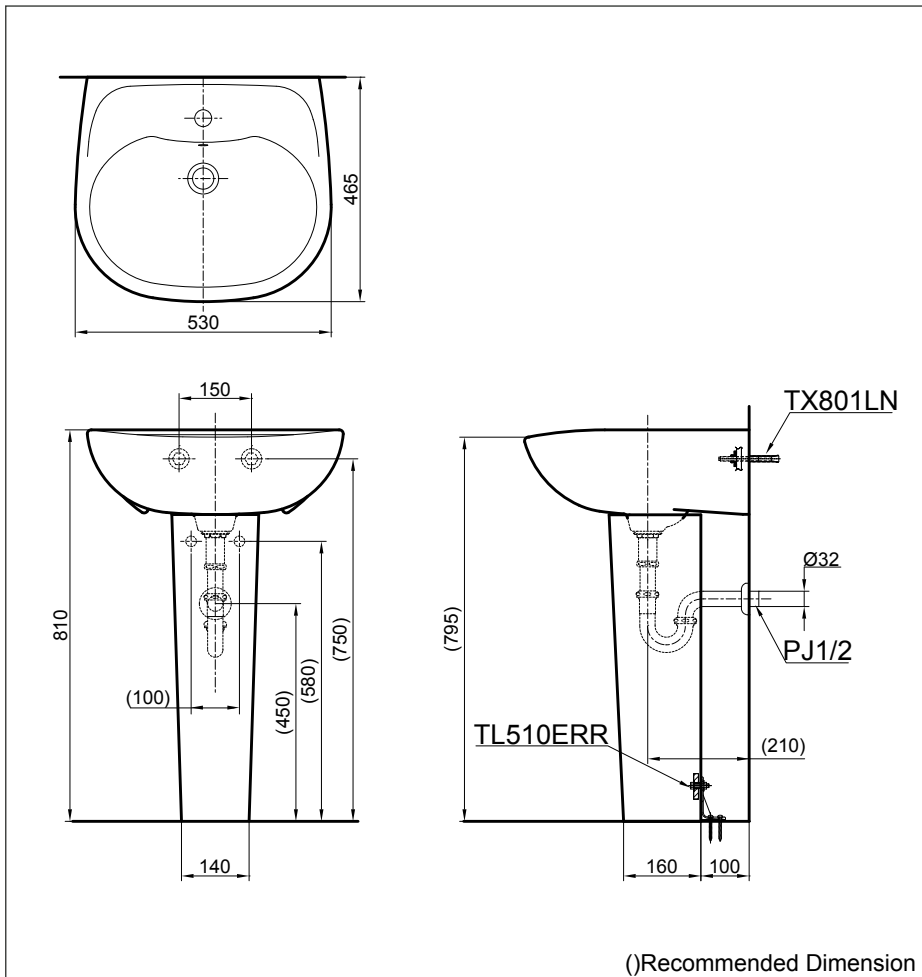

TOTO

LAVATORIES

Wall Hung Lavatory
with Full Pedestal

LPT236CV

Features

- Simple, elegant styling
- Rear overflow
- Petite, suitable for little space

Specifications

Size : 530W x 465D mm
Material : Ceramic

Parts description

Faucet not included

- **LW236**
Wall Hung Lavatory
- Full Pedestal
- **TX801LN**
Wall Mounting Bolt
- **TL510ERR**
Bracket & Screw

Colors

White

Please consult a TOTO representative for details