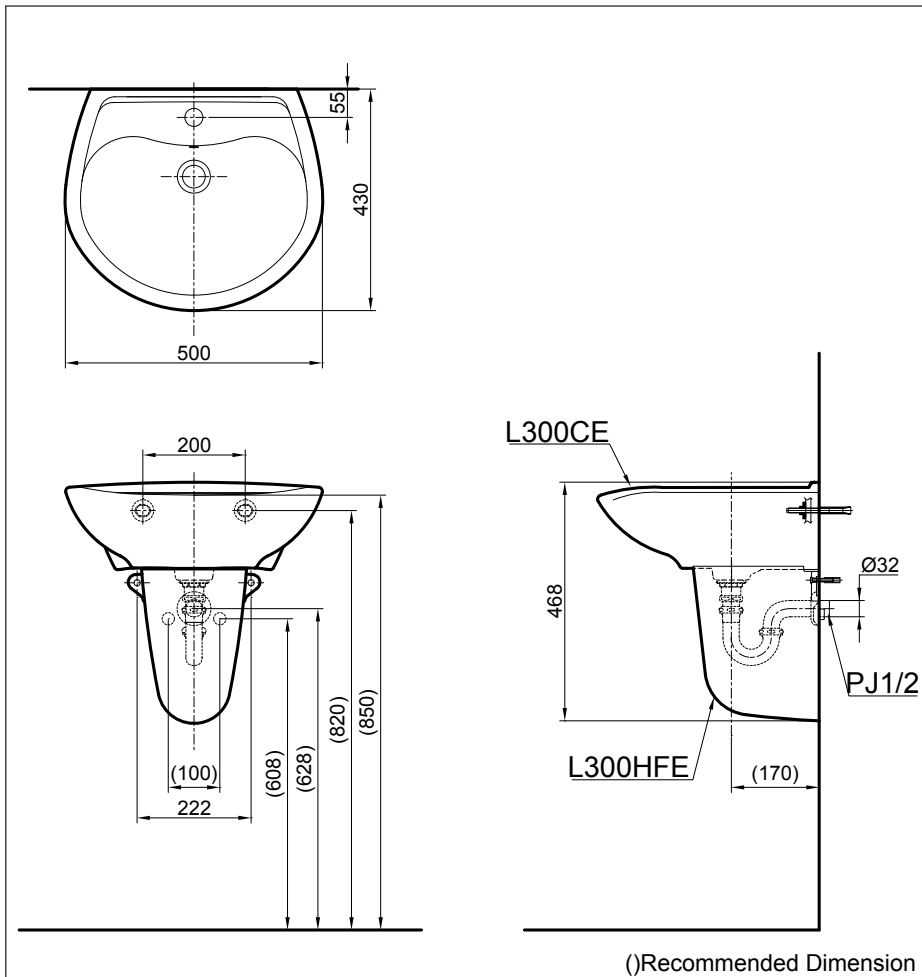

Colors

White

Please consult a TOTO representative for details