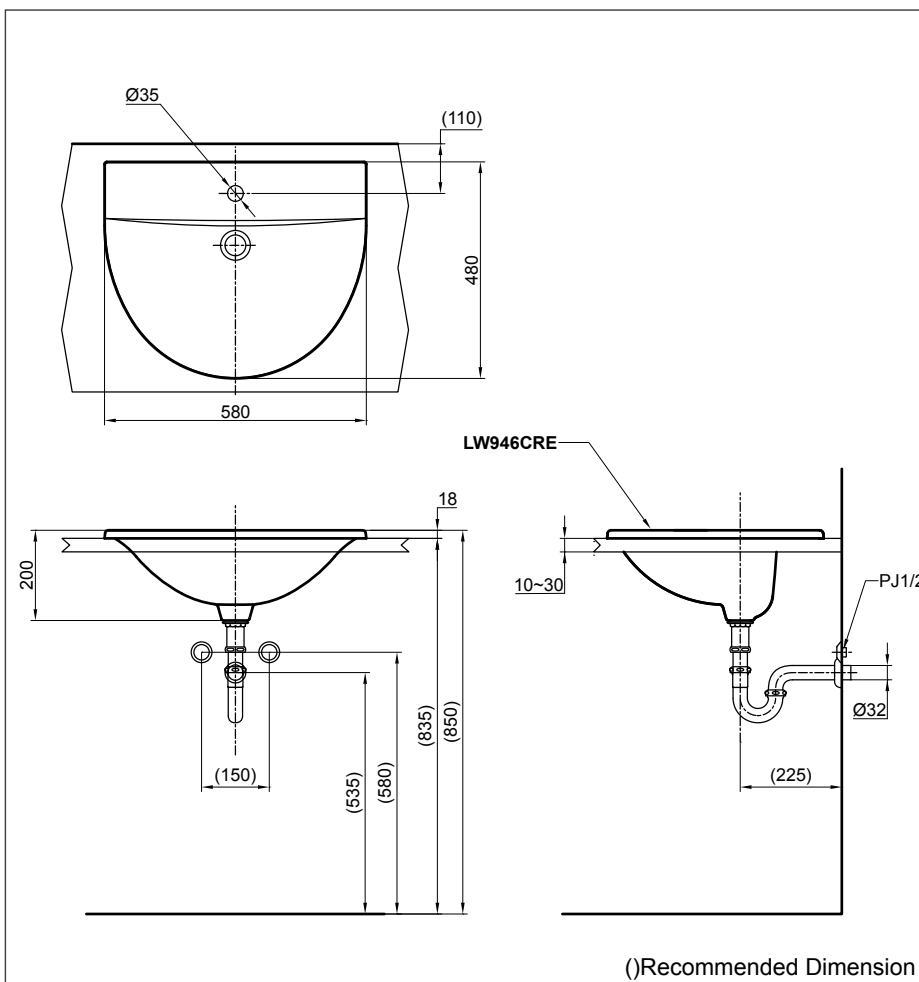

Colors

White

Please consult a TOTO representative for details