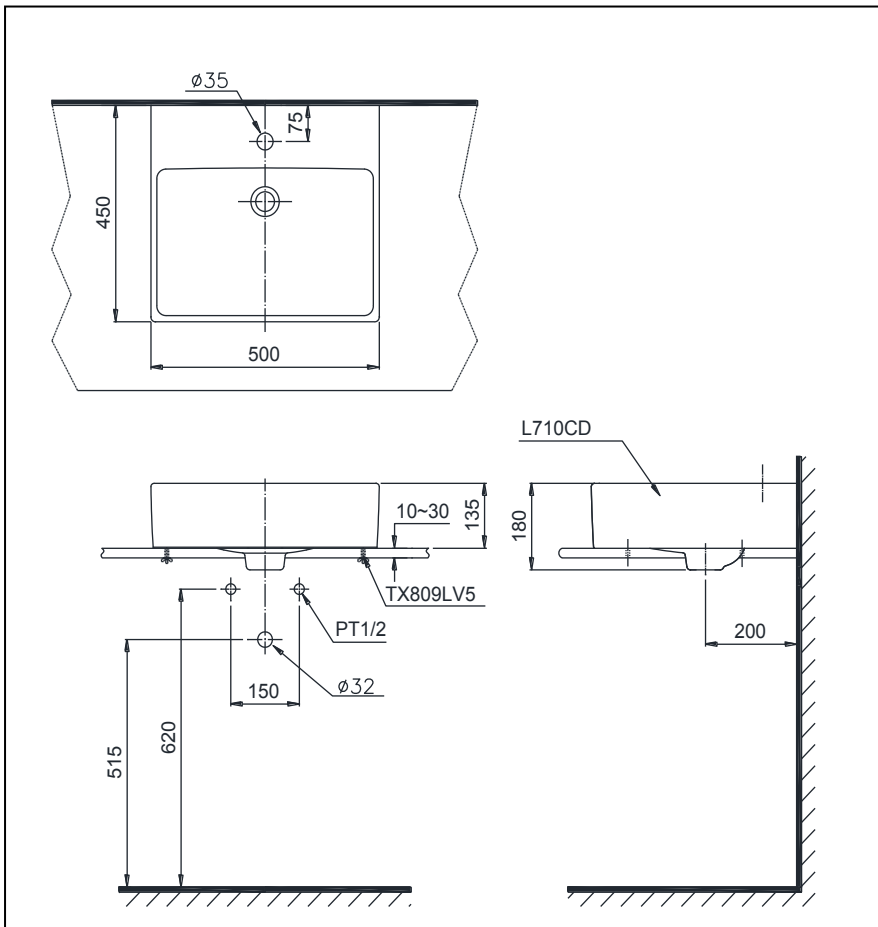

Console Lavatory

L710CD

Features

- Stylist, above counter design
- Rear overflow
- CEFIONTECT technology : super smooth , ion barrier Glazing for a clean lavatory

Specifications

Size : 500W x 450D x 135H (mm)

Drawing:

Parts description

- L710CD
Lavatory
- L710CD
Lavatory Body
- C9843 - X
Overflow Cover

Lavatory faucet, supporting fitting and Bracket (TX809LV5) are not included.

Colors

White

Please consult a TOTO representative for details