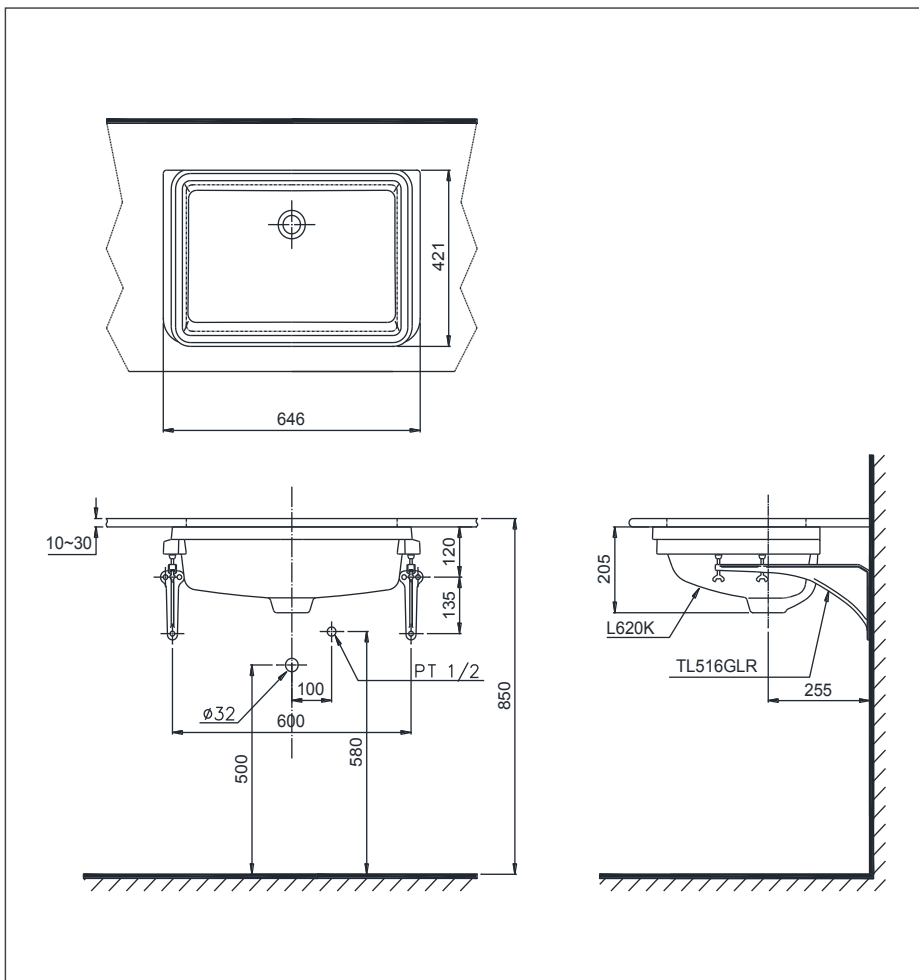

Features

- Modern elegant square shape Styling
- Rear overflow
- CEFIONTECT technology super smooth, ion barrier glazing for a clean lavatory

Specifications

Size : 646W x 421D mm

Parts description

● L620K

Lavatory Body

- *Faucet not included
- *Fitting not included
- *TL516GLR not included

Colors

White

Please consult a TOTO representative for details