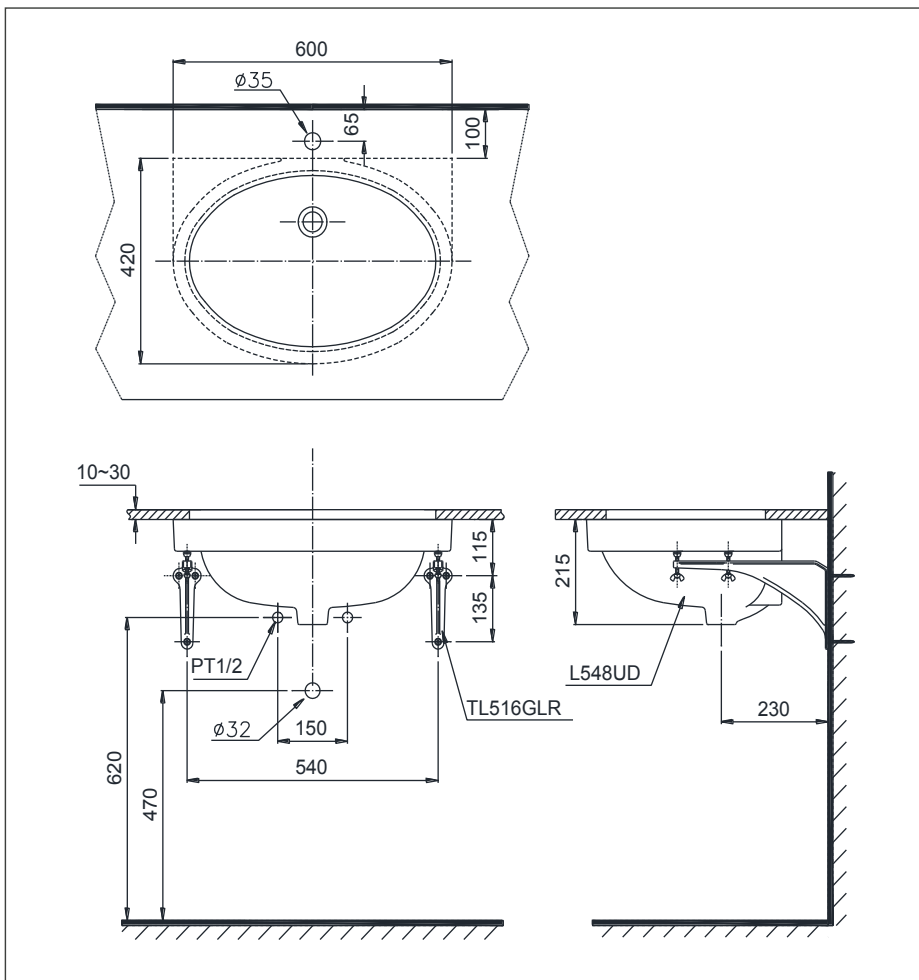

## Specifications

Size : 600W x 420D mm

## Parts description

- **L548UD**  
Lavatory Body
- **9AP056-V**  
Overflow Cover

\*Faucet not included  
\*Fitting not included  
\*TL516GLR not included