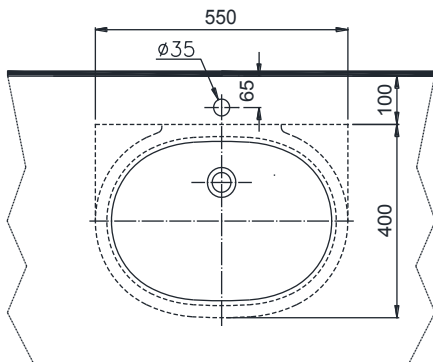

Features

- *Elegant styling*
- *Rear overflow*
- *CEFIONTECT technology super smooth, ion barrier glazing for a clean lavatory*

Specifications

Size : 550W x 400D mm

Parts description

- **L546UD**
Lavatory Body
- **9AP056-V**
Overflow Cover

*Faucet not included
*Fitting not included
*TL516GV not included

Colors

White

Please consult a TOTO representative for details