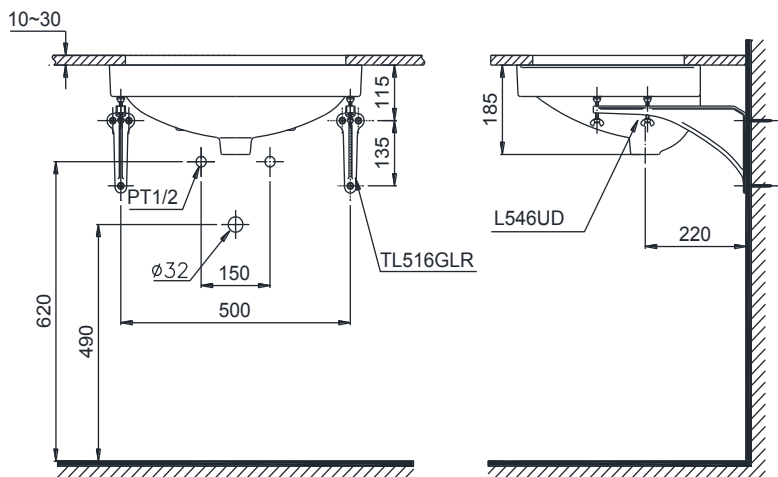

Features

- *Elegant styling*
- *Rear overflow*
- *CEFIONTECT technology super smooth, ion barrier glazing for a clean lavatory*

Specifications

Size : 550W x 400D mm

Parts description

- **L546UD**
Lavatory Body
- **9AP056-V**
Overflow Cover

*Faucet not included
*Fitting not included
*TL516GV not included

Colors

White

Please consult a TOTO representative for details