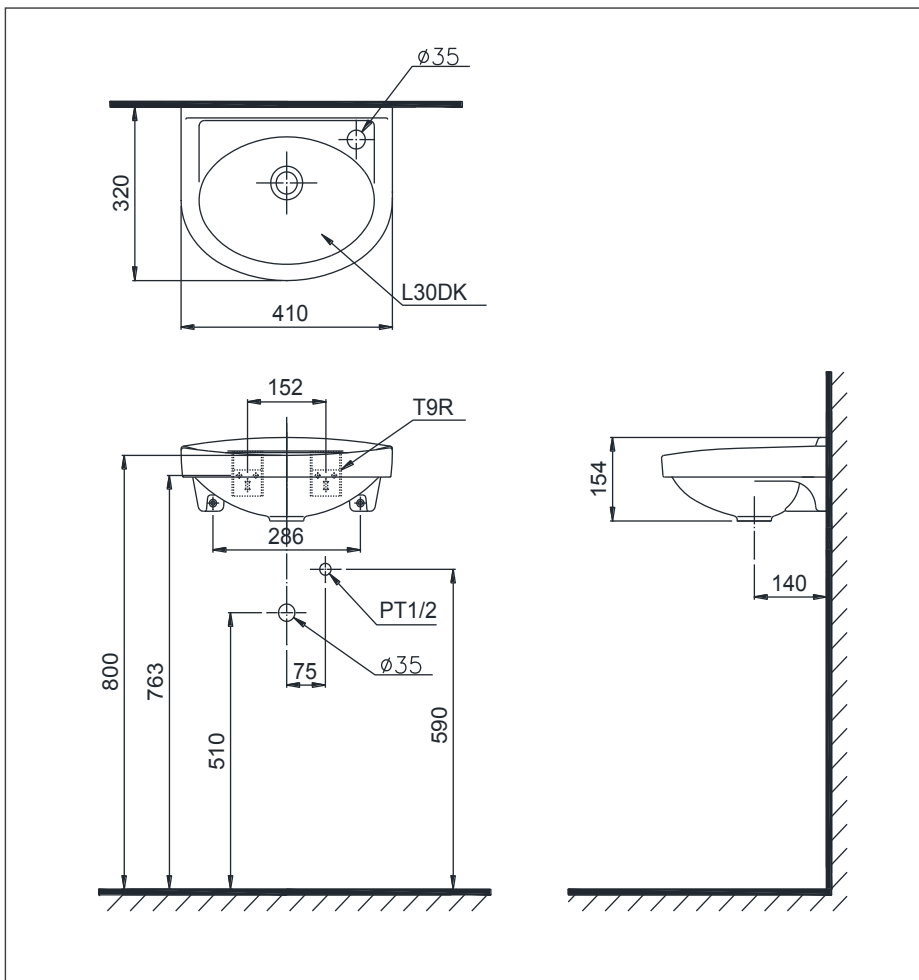

Size : 410W x 320D x 154H mm

Parts description

Faucet not included

- **L30DK**
Lavatory Body
- **T9R**
Hanger
- **60000247**
Screw & Cap

Colors

White

Please consult a TOTO representative for details

TOTO (THAILAND) CO.,LTD