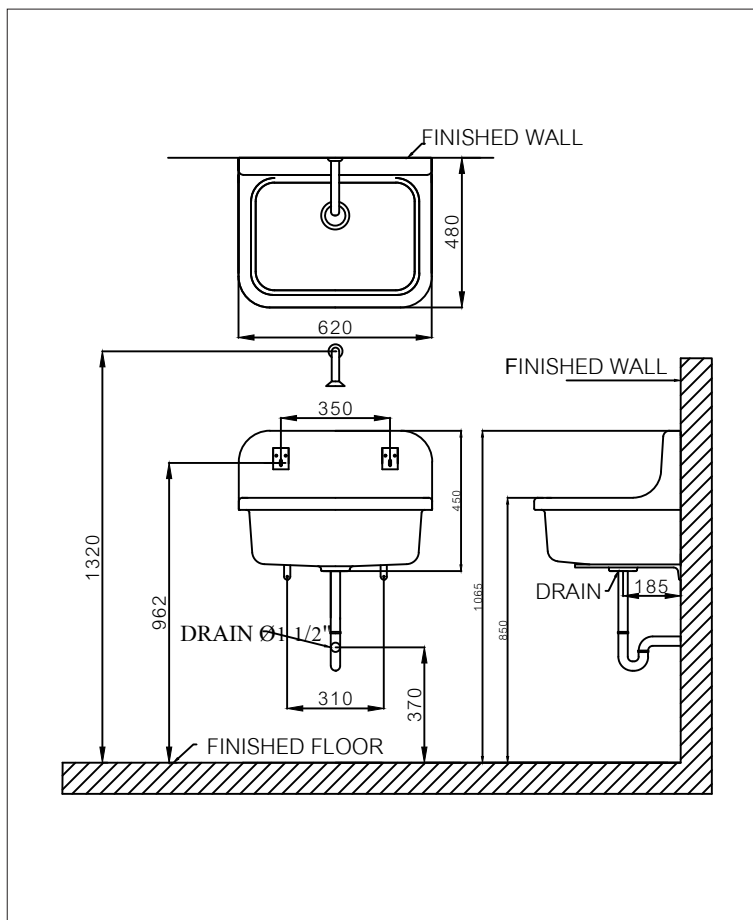

TOTO

PUBLIC

Service Sink

L24R

Features

- Wall Hung Lavatory

Specifications

Size : 620W x 480D x 450H mm

Parts description

Faucet not included

- **L24R**
Lavatory
- **L24R**
Lavatory Body
- **C944**
Bracket
- **T9RA**
Hangers & Screw
- **TS610A**
Drainage pipe fitting

Colors

White

Faucet not included
Please consult a TOTO representative for details