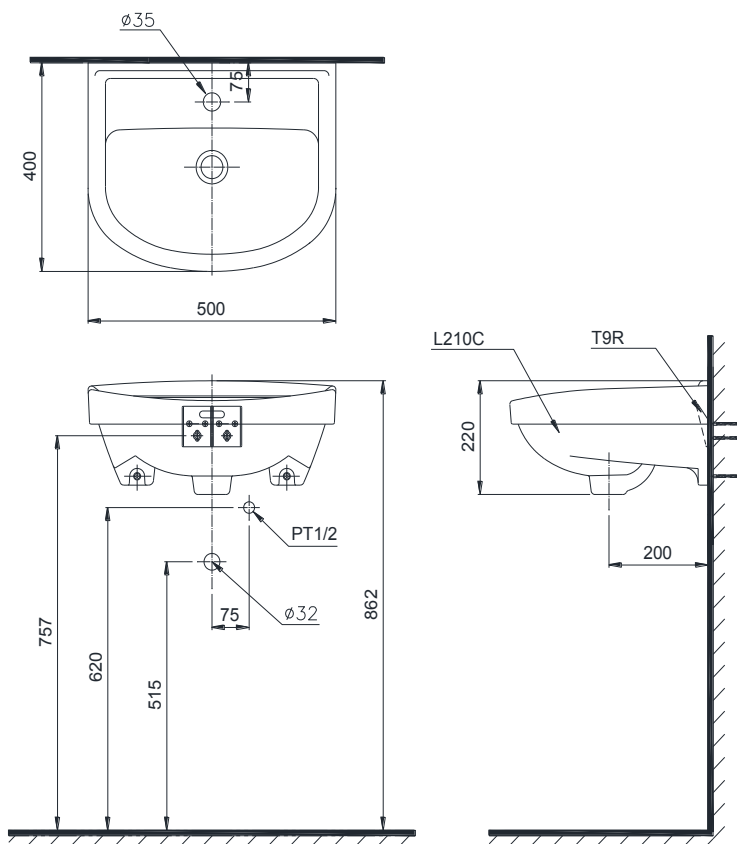

Features

- Simple, elegant styling suitable for little space
- Rear overflow
- CEFIONTECT technology super smooth, ion barrier glazing for a clean lavatory

Specifications

Size : 500W x 400D x 220H mm

Parts description

Faucet not included

- **L210C**
Lavatory Body
- **T9R**
Hanger
- **60000247**
Screw & Cap

Colors

White

Please consult a TOTO representative for details

TOTO (THAILAND) CO.,LTD

Bangkok Office : G Tower Grand Rama 9,12th Floor, South Wing, 9 Rama IX Road,Huaykwang Sub-district,Huaykwang District, Bangkok. 10310 Thailand
Tel : +(66)2-117-9520(AUTO) Fax : +(66)2-117-9527
th.toto.com