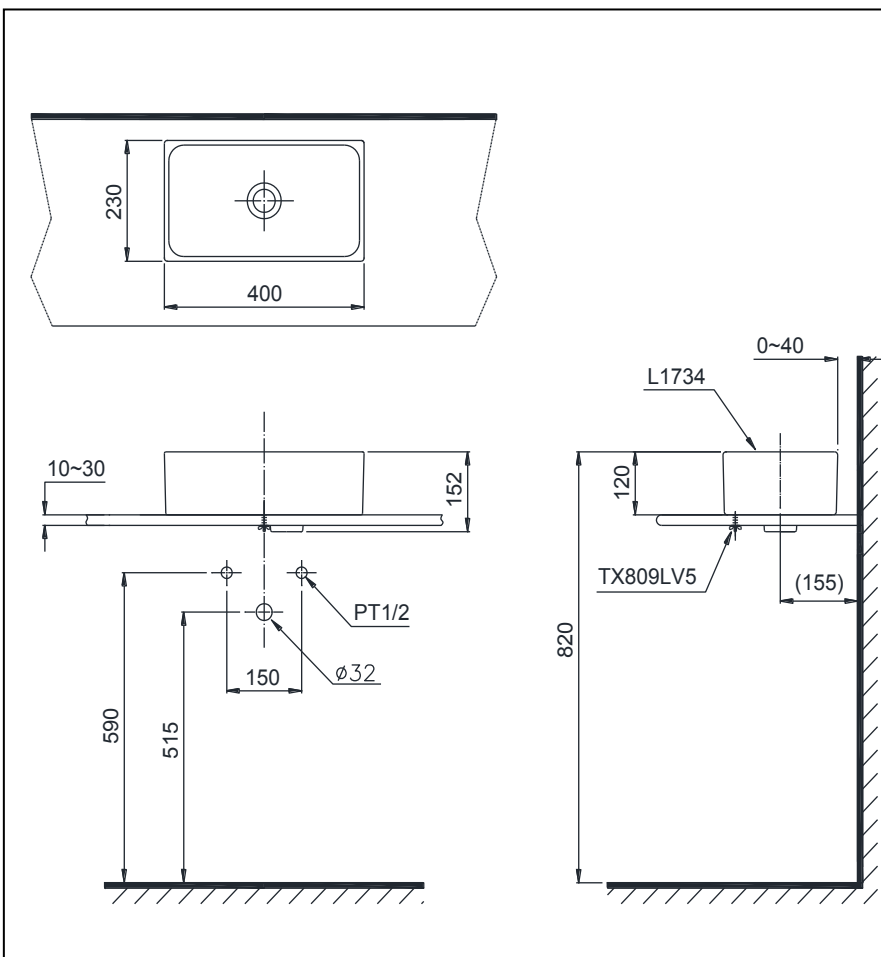

### Specifications

Size : 400W x 230D x 120H (mm)

### Parts description

Faucet not included

- L1734 Lavatory
- TX809LV5 Bracket