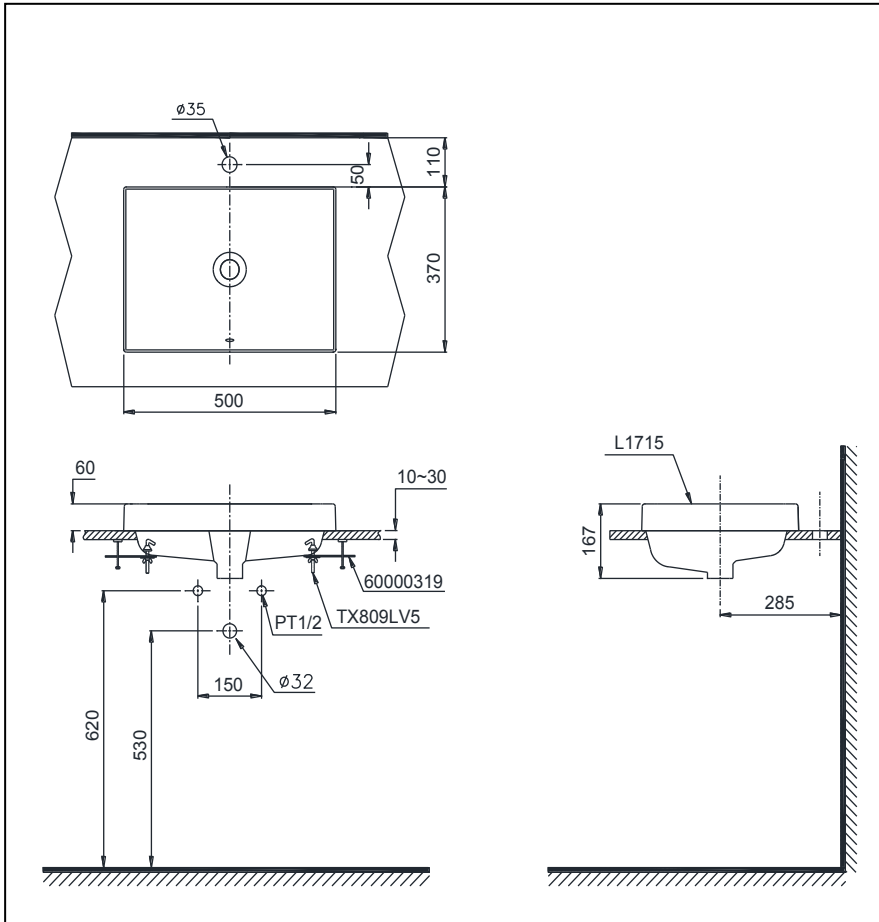

Specifications

Size : 500W x 370D x 60H (mm)

Parts description

Faucet not included

- L1715 Lavatory
 - TX809LV5 Bracket
 - 60000319 Plate support & Bolt

Colors

White

Please consult a TOTO representative for details