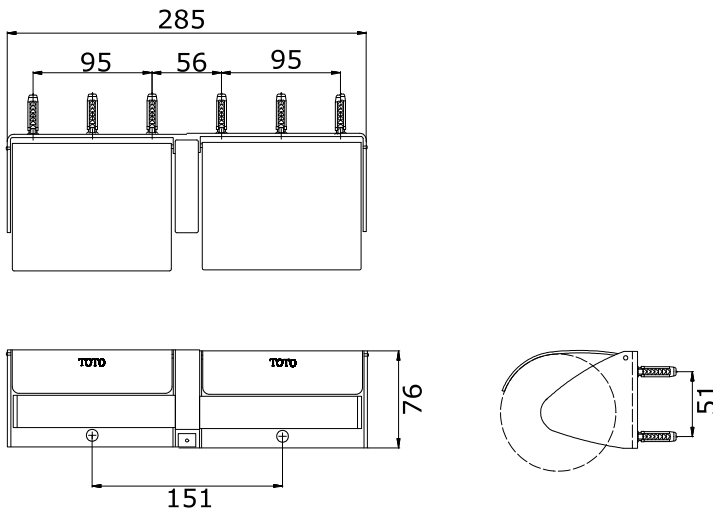

Double Paper Holder

GS714W

Features

- Simple installation, easy to use

Specifications

Material : Stainless Steel

Parts Description

- **GS714W**
Double Paper Holder