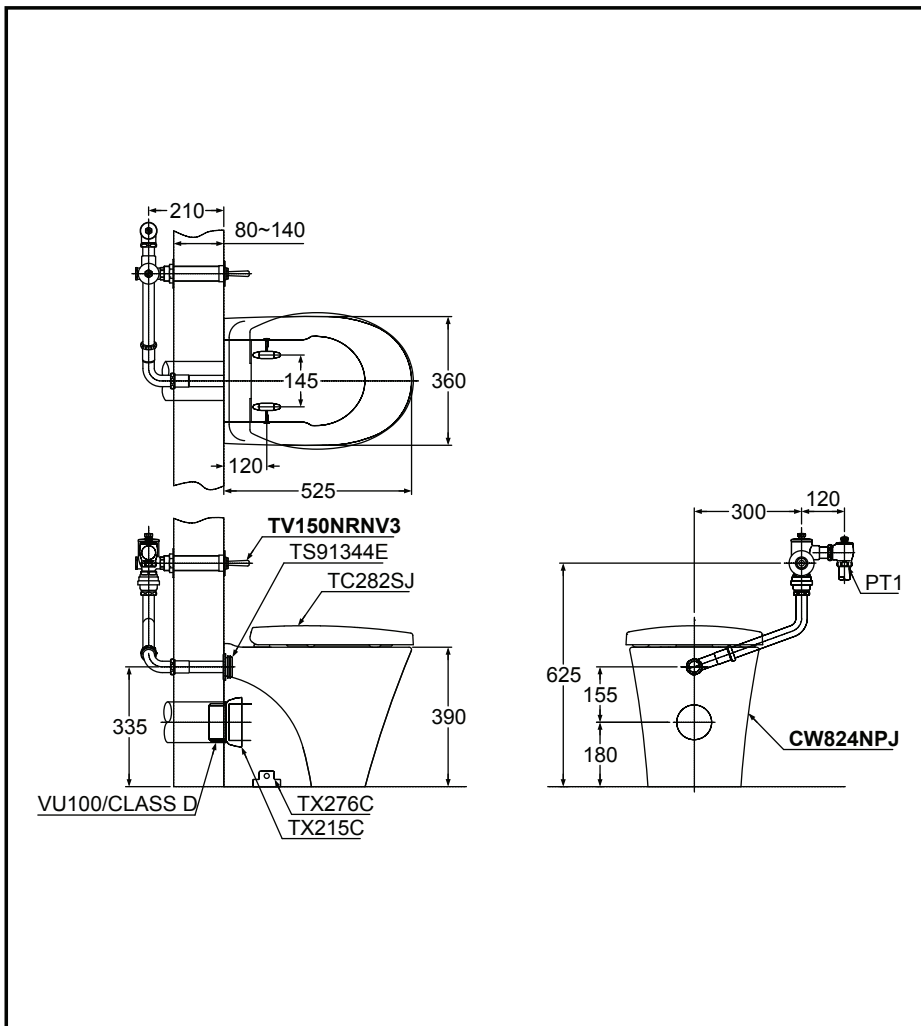

## Specifications

Water Consumption	: 6 L
Bowl Shape	: Round
Rough-in	: H=180 mm (P-Trap)
Size	: 360W x 525D x 390H mm

## Parts description

Fittings are not included

- **CW824NPJ**  
Wall Faced Closet Bowl
- TC282SJ  
Seat & Cover
- TX215C  
Slip-in Connector
- TX276C  
Fixing Bracket

\*without Toilet Flush Valve :  
TSV406NL