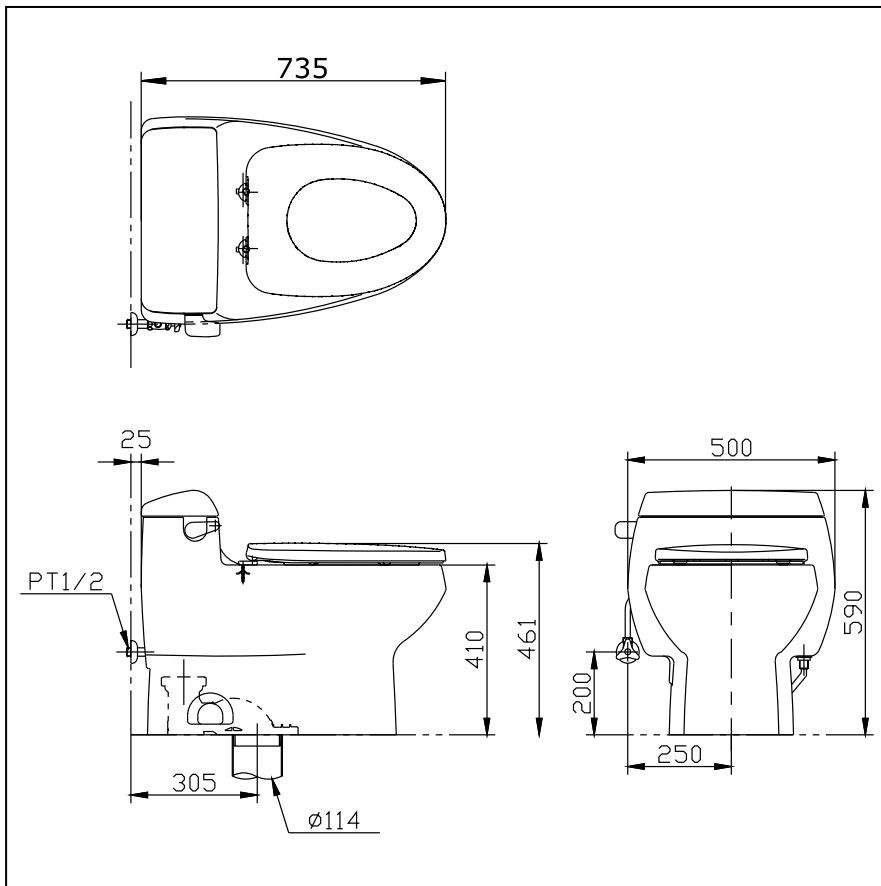

Specifications

- Flush System : TORNADO Siphon -jet
 Water Use : 6.0 (L)
 Bowl Shape : Elongated
 Rough -in : 305 (mm)
 Water Pressure : 0.05~0.70 (MPa)

Parts description

- CW688U
 Toilet bowl
 - C688E
 Toilet Body
 - HAP004A
 Stop Valve
 - H260033 - 1
 Flexible Hose
 - TCP09 - 305V
 Socket
 - T53P100VR
 Floor Flange
 - TWP23
 Caps
- TC281SJ
 Soft-closing Seat & Cover

Colors

White

Features

- Rear Cleaning and bidet function
- Hygienic self cleaning nozzle
- Soft closing seat & cover
- Easy remove for cleaning
- Easy installation
- No AC power required

Specifications

Water Pressure : Min.: 0.05MPa
Max.: 0.75MPa

Material : Urea Resin
(Seat and Cover)

Parts description

- **TCW1211A**
Ecowasher with bidet function

Colors

White

Please consult a TOTO representative for details

TOTO

TOILETS