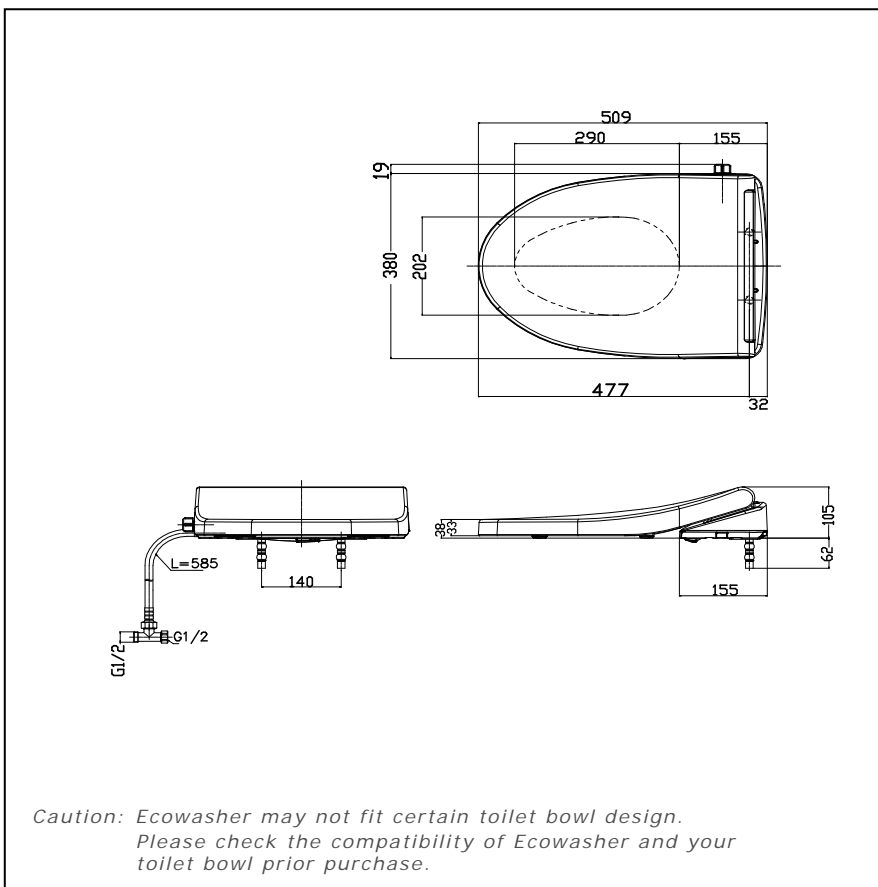

Material : Urea Resin
(Seat and Cover)

Parts description

- **TCW1211A**
Ecowasher with bidet function

Colors

White

Please consult a TOTO representative for details

TOTO

TOILETS