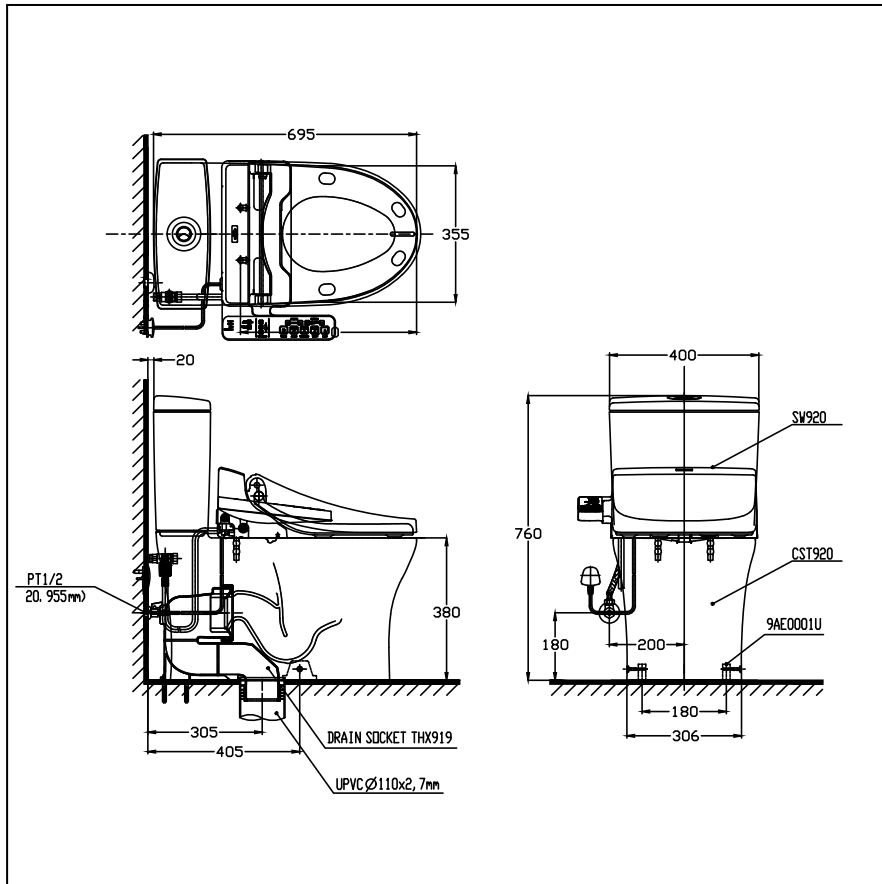

## Features

- Stylish design, high profile close Coupled toilet
- Dual Flush System
- TORNADO FLUSH System, WATER SAVING 4.5/3 L)
- HEATED SEAT soft-closing with temperature control
- CEFIONTECT technology: super smooth, ion barrier glazing for a clean toilet bowl
- Adjustable WARM AIR DRYING
- Adjustable 2 cleanse functions (rear and front cleanse)
- Adjustable cleansing position
- Adjustable water temperature
- Auto powerful DEODORIZER activates after every usage

## Specifications

- Flush System : TORNADO  
 Water Use : 4.5/3 L  
 Bowl Shape : Elongated  
 Rough-in : 305 (mm)  
 Water Pressure : 0.05Mpa~0.75Mpa  
 Seat & Cover : **TCF6631A**  
 Power Rating : 220~240V , 50/60Hz , 262~307 W