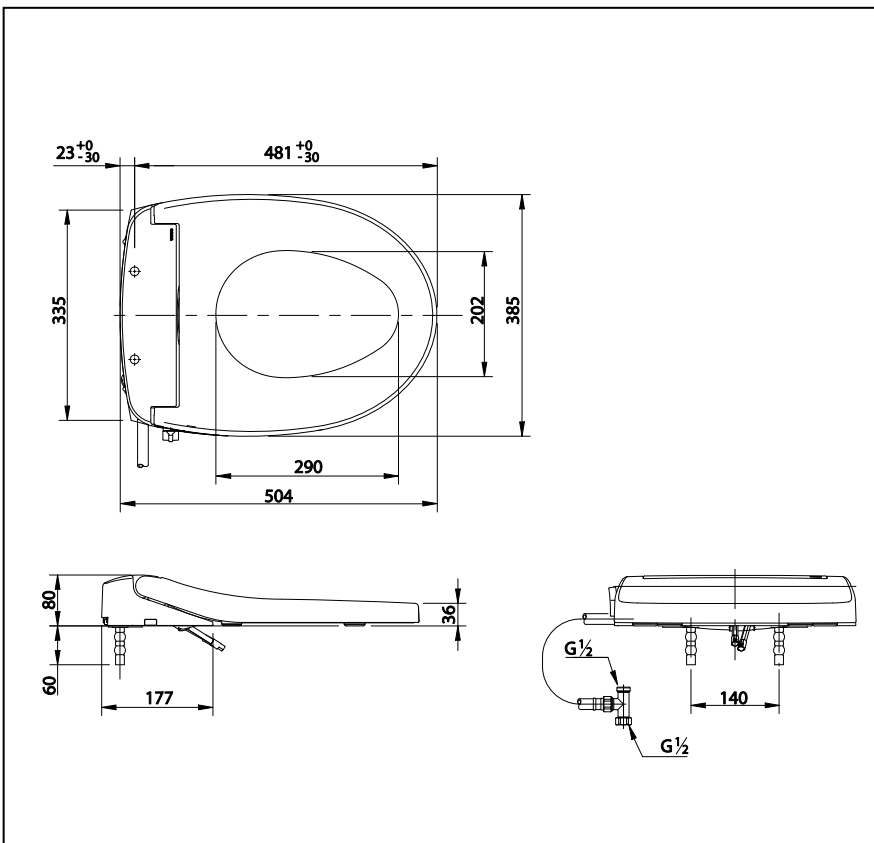

Colors

White

Please consult a TOTO representative for details