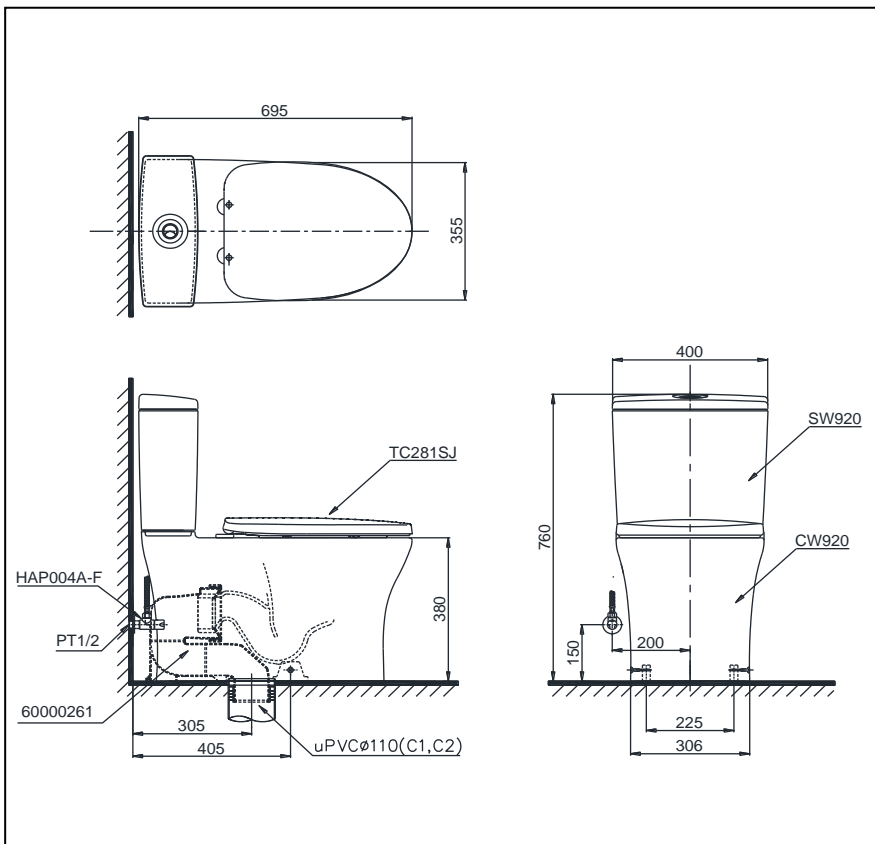

Colors

White

Please consult a TOTO representative for details