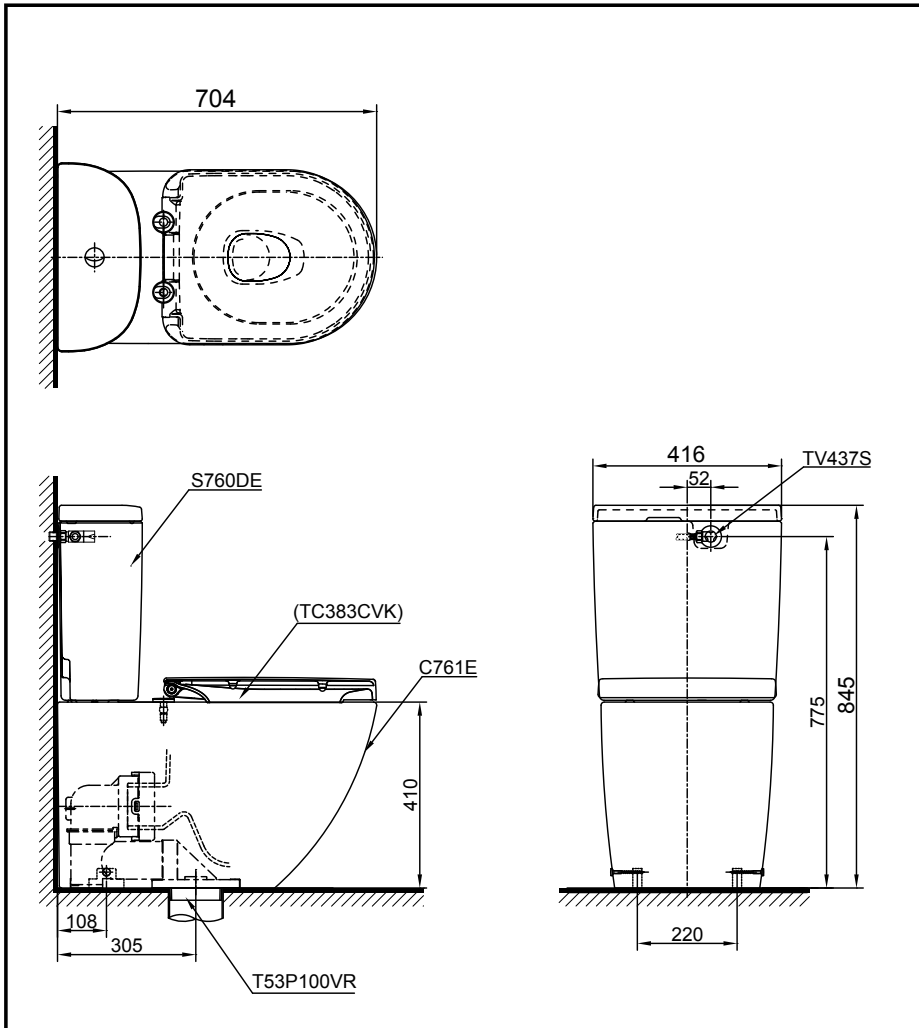

CLOSE COUPLED TOILET

CST761

Features

- Stylish design for Basic+ Suite
- Dual Flush System
- TORNADO Flushing for powerful flushing effect with less amount of water
- WATER SAVING
- CEFIONTECT prevents debris on toilet surface
- RIMLESS bowl design ensures easy cleaning and ultimate hygiene

Specifications

Flush System : TORNADO Siphon-Jet
Water Use : 4.8L / 3L
Rough-in : 305 mm
Bowl Shape : D-Shape
Water Pressure : 0.05MPa~0.75MPa
Size : 416W x 704D x 845H mm

Parts description

- **C761E**
D-Shape Closet Bowl (S-Trap)
- **S760DE**
Tank & Lid w/ Tank Trim
- **T53P100VR**
Floor Flange