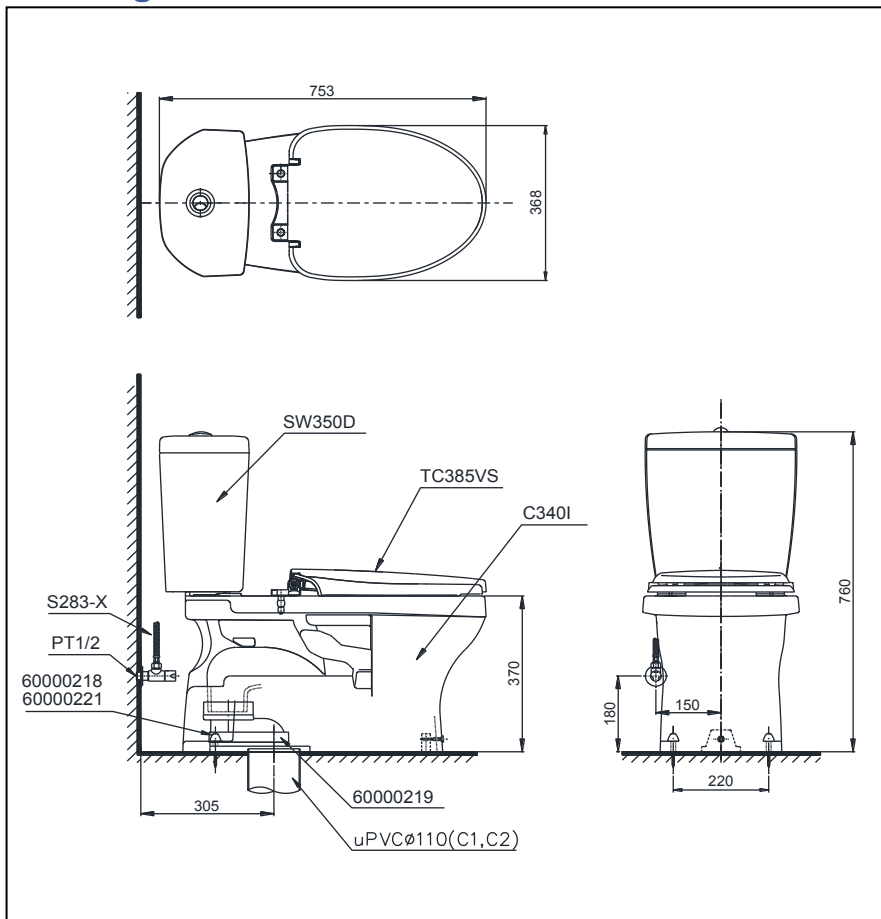

Drawing:

CST340

Features

- Stylish design, high profile close Coupled toilet
- TORNADO flush for powerful flushing Effect with less amount of water
- RIMLESS bowl design ensures easy cleaning and ultimate hygiene
- CEFIONTECT *technology*: super smooth, ion barrier glazing for a clean toilet bowl
- Dual Flush System

Specifications

Flush System	: TORNADO ,dual flush
Water Use	: 4.8/3.0 (L)
Bowl Shape	: Elongated
Rough-in	: 305 (mm)
Water Pressure	: 0.05~0.70 (MPa)
Size	: 368Wx753Dx760H (mm)

Parts description

- CST340
 - Toilet bowl
 - C340I
 - Toilet Body
 - 60000169
 - Face cap (9AE0002U)
 - 60000170
 - Fixing Set (9AE0001U)
 - S283-X
 - Flexible Hose
 - 60000219
 - Drain socket (HTCP300)
 - 60000218
 - Screw (SCS300)
 - 60000221
 - Cover cap (T53S#W)
 - SW350D
 - Toilet Tank
 - TC385VS
 - Soft-Closing Seat&Cover