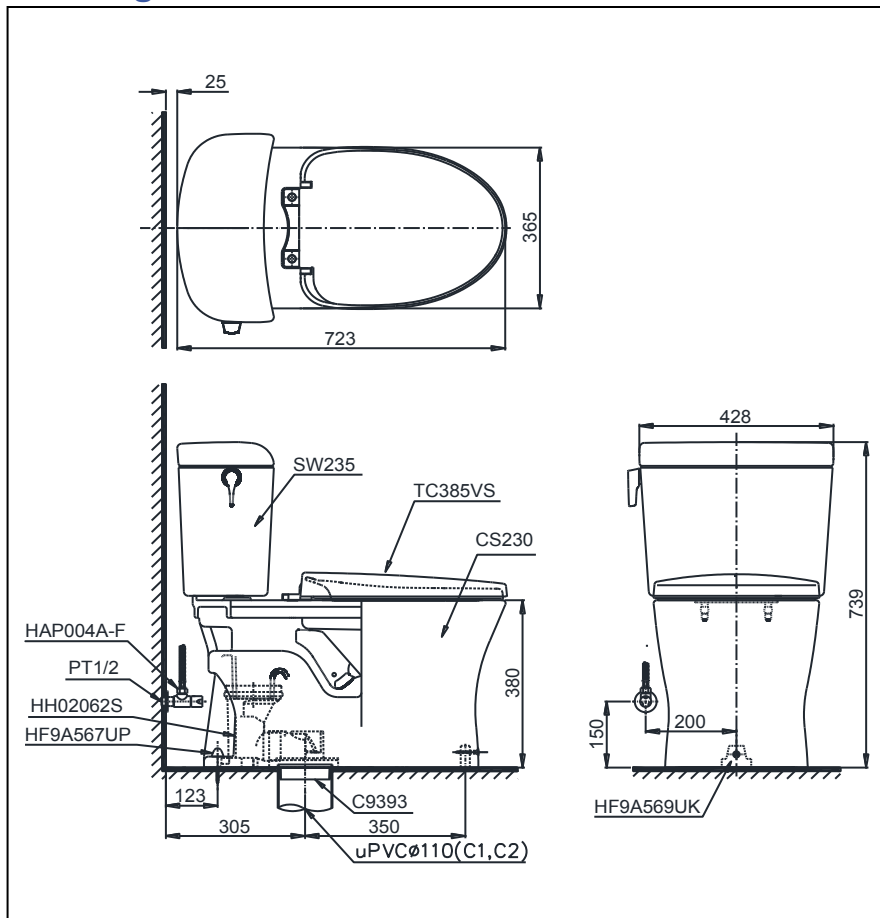

Drawing:

TOTO (THAILAND) CO.,LTD

Bangkok Office : G Tower Grand Rama 9,12th Floor, South Wing, 9 Rama IX Road,Huaykwang Sub-district,Huaykwang District, Bangkok. 10310 Thailand
Tel : +(66)2-117-9520(AUTO) Fax : +(66)2-117-9527
th.toto.com

All rights reserved by TOTO company. Specifications and size are subject to change without notice.