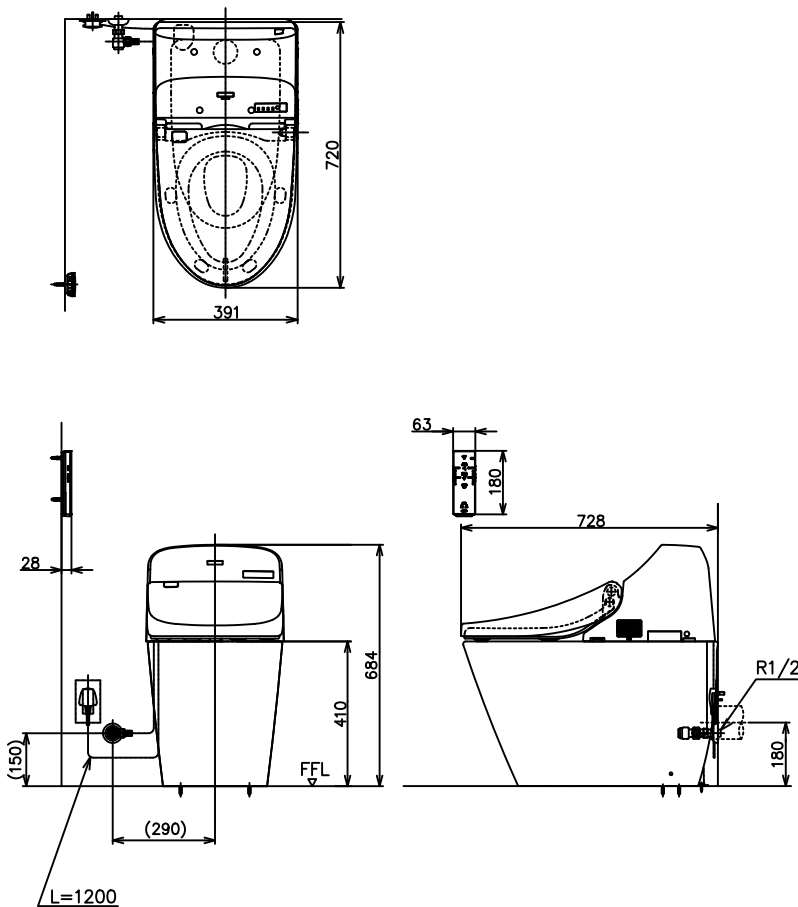

Specifications

Flush System : TORNADO

Water Use : 4.5/ 3.0L

Rough-in : H=180mm

Water Pressure : 0.05MPa~0.75MPa

Power Rating : 220~240V , 50/60Hz , 267~312W

Length of Power Cord : 1.2m

Size : 391W x 720D x 684H mm