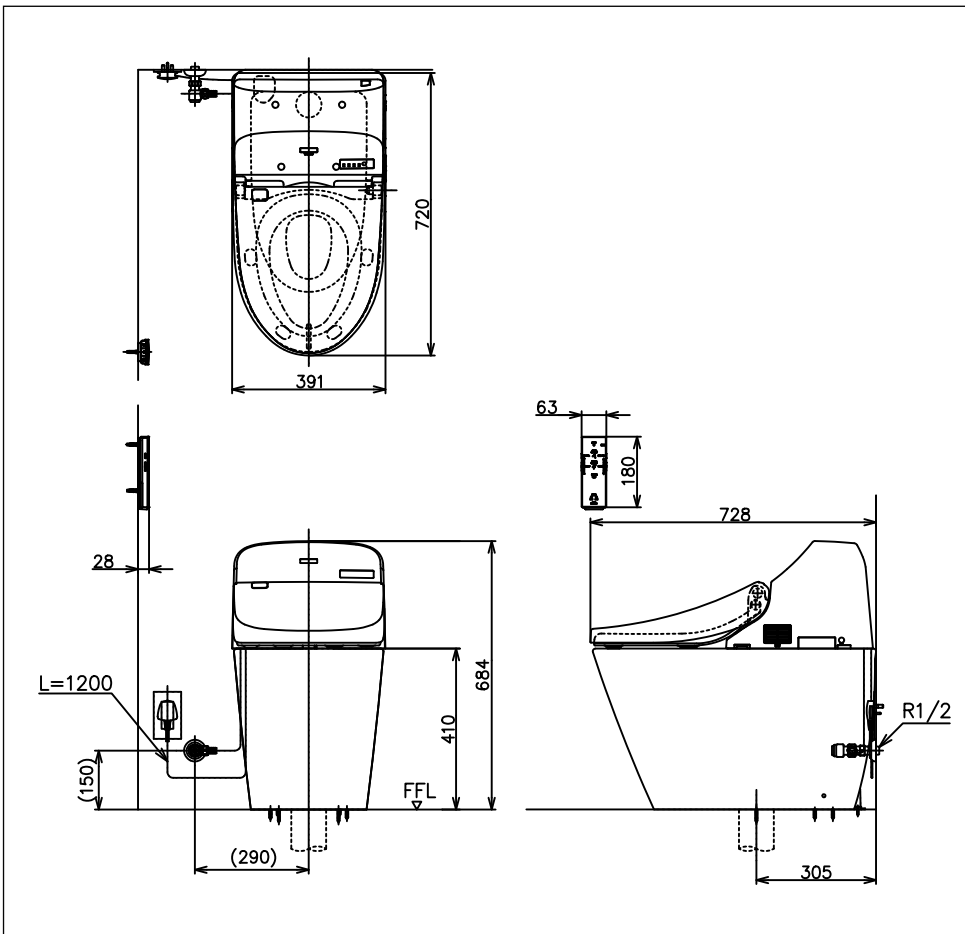

### Specifications

Flush System : TORNADO

Water Use : 4.5/ 3.0L

Rough-in : 305mm

Water Pressure : 0.05MPa~0.75MPa

Power Rating : 220~240V , 50/60Hz , 267~312W

Length of Power Cord : 1.2m

Size : 391W x 720D x 684H mm