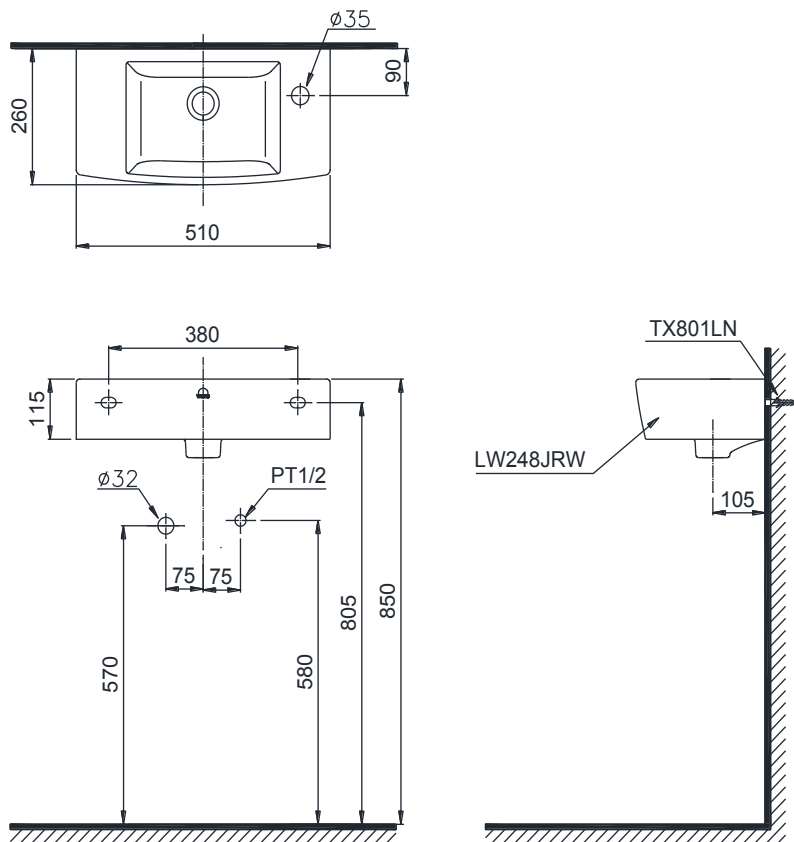

Features

- Wall-mounted design for save space
- Modern and fashionable design, and smooth lines.
- Rear overflow

Specifications

Size : 510W x 260D x 115H mm

Parts description

Faucet not included

- **LW248JRW/F**

Lavatory

- **LW248JRW**

Lavatory Body

- **TX801LN**

Screw & Bracket

Colors

White

Please consult a TOTO representative for details